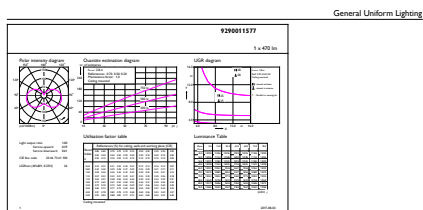

Dane fotometryczne

CorePro LEDcandle 40W E14 827 FR B35 ND

CorePro LEDcandle 40W E14 827 FR B35 ND