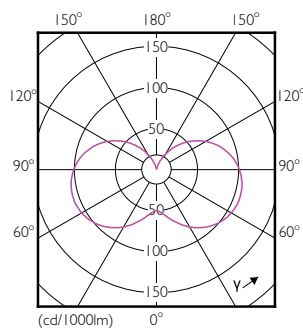

Dane fotometryczne

CorePro LEDcandle 40W E14 827 FR B35 ND

CorePro LEDcandle 40W E14 827 FR B35 ND