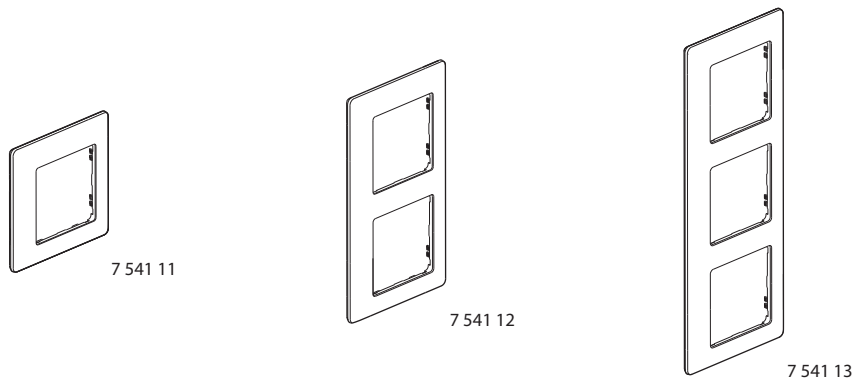

Valena Life™
Finish plates Royal Ivory

Cat. No(s): 7 541 11/12/13/14/15

1. USE

Frame plates for fitting on Valena mechanisms 1 to 5 gangs.

2. RANGE

PLATES SUPPLIED WITH IVORY UNDER-PLATES

	1-gang	7 541 11
	2-gang	7 541 12
	3-gang	7 541 13
	4-gang	7 541 14
	5-gang	7 541 15

3. OVERALL DIMENSIONS (mm)

Catalogue Numbers	A	B	C
7 541 11	86	86	9.8
7 541 12	86	157	9.8
7 541 13	86	288	9.8
7 541 14	86	299	9.8
7 541 15	86	370	9.8

4. MOUNTING

The plates are clipped via notches to screw-type or claw-type supports (the notches are used to compensate for the thickness. Example: wall carpet). The plates are fitted with a protective film that is to be removed before use. Easy to remove with a screwdriver using the slots on the side of the plate.