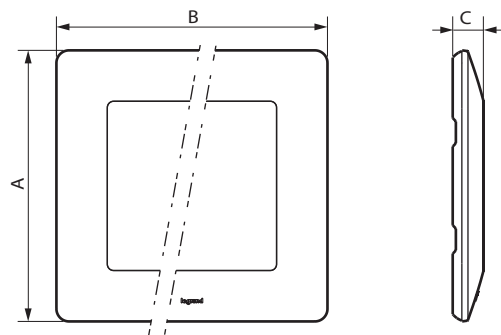

Valena Life™
Finish plates Royal Ivory

Cat. No(s): 7 541 11/12/13/14/15

1. USE

Frame plates for fitting on Valena mechanisms 1 to 5 gangs.

2. RANGE

PLATES SUPPLIED WITH IVORY UNDER-PLATES

	1-gang	7 541 11
	2-gang	7 541 12
	3-gang	7 541 13
	4-gang	7 541 14
	5-gang	7 541 15

3. OVERALL DIMENSIONS (mm)

Catalogue Numbers	A	B	C
7 541 11	86	86	9.8
7 541 12	86	157	9.8
7 541 13	86	288	9.8
7 541 14	86	299	9.8
7 541 15	86	370	9.8

4. MOUNTING

The plates are clipped via notches to screw-type or claw-type supports (the notches are used to compensate for the thickness. Example: wall carpet). The plates are fitted with a protective film that is to be removed before use. Easy to remove with a screwdriver using the slots on the side of the plate.