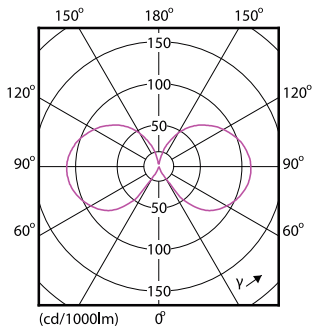

Classic LEDCandle ND 2-25W ST35 827 CL