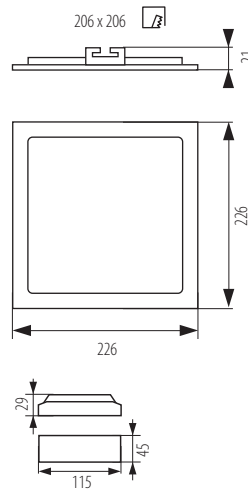

KATRO N LED 6W  
KATRO N LED 12W  
KATRO N LED 18W  
KATRO N LED 24W

KATRO N LED...SR

KATRO N LED...W

KATRO N LED...SN

KATRO N LED 6W

KATRO N LED 12W

KATRO N LED 18W

KATRO N LED 24W

**Kanlux**

KATRO N LED	Model	Power [W]	Color Temp [K]	Light Output [lm]
KATRO N LED 6W-NW-SN	22522	6W	4000 K	350
KATRO N LED 6W-NW-SR	25810	6W	4000 K	350
KATRO N LED 6W-NW-W	25811	6W	4000 K	350
KATRO N LED 6W-WW-SN	22523	6W	3000 K	350
KATRO N LED 6W-WW-SR	25812	6W	3000 K	350
KATRO N LED 6W-WW-W	25813	6W	3000 K	350
KATRO N LED 12W-NW-SN	22524	12W	4000 K	800
KATRO N LED 12W-NW-SR	25814	12W	4000 K	800
KATRO N LED 12W-NW-W	25815	12W	4000 K	800
KATRO N LED 12W-WW-SN	22525	12W	3000 K	750
KATRO N LED 12W-WW-SR	25816	12W	3000 K	750
KATRO N LED 12W-WW-W	25817	12W	3000 K	750
KATRO N LED 18W-NW-SN	22526	18W	4000 K	1260
KATRO N LED 18W-NW-SR	25818	18W	4000 K	1260
KATRO N LED 18W-NW-W	25819	18W	4000 K	1260
KATRO N LED 18W-WW-SN	22527	18W	3000 K	1200
KATRO N LED 18W-WW-SR	25820	18W	3000 K	1200
KATRO N LED 18W-WW-W	25821	18W	3000 K	1200
KATRO N LED 24W-NW-SN	22528	24W	4000 K	1700
KATRO N LED 24W-NW-SR	25822	24W	4000 K	1700
KATRO N LED 24W-NW-W	25823	24W	4000 K	1700
KATRO N LED 24W-WW-SN	22529	24W	3000 K	1600
KATRO N LED 24W-WW-SR	25824	24W	3000 K	1600
KATRO N LED 24W-WW-W	25825	24W	3000 K	1600