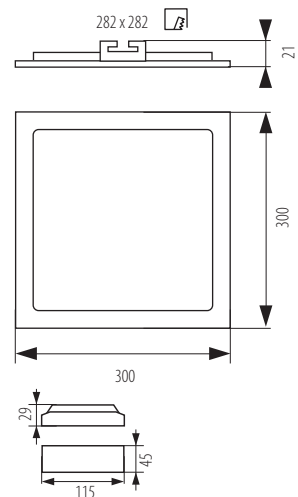

KATRO N LED 6W  
KATRO N LED 12W  
KATRO N LED 18W  
KATRO N LED 24W

KATRO N LED...SR

KATRO N LED...W

KATRO N LED...SN

KATRO N LED 6W

KATRO N LED 12W

KATRO N LED 18W

KATRO N LED 24W

**Kanlux**

KATRO N LED	Model	Power [W]	Color Temp [K]	Light Output [lm]
KATRO N LED 6W-NW-SN	22522	6W	4000 K	350
KATRO N LED 6W-NW-SR	25810	6W	4000 K	350
KATRO N LED 6W-NW-W	25811	6W	4000 K	350
KATRO N LED 6W-WW-SN	22523	6W	3000 K	350
KATRO N LED 6W-WW-SR	25812	6W	3000 K	350
KATRO N LED 6W-WW-W	25813	6W	3000 K	350
KATRO N LED 12W-NW-SN	22524	12W	4000 K	800
KATRO N LED 12W-NW-SR	25814	12W	4000 K	800
KATRO N LED 12W-NW-W	25815	12W	4000 K	800
KATRO N LED 12W-WW-SN	22525	12W	3000 K	750
KATRO N LED 12W-WW-SR	25816	12W	3000 K	750
KATRO N LED 12W-WW-W	25817	12W	3000 K	750
KATRO N LED 18W-NW-SN	22526	18W	4000 K	1260
KATRO N LED 18W-NW-SR	25818	18W	4000 K	1260
KATRO N LED 18W-NW-W	25819	18W	4000 K	1260
KATRO N LED 18W-WW-SN	22527	18W	3000 K	1200
KATRO N LED 18W-WW-SR	25820	18W	3000 K	1200
KATRO N LED 18W-WW-W	25821	18W	3000 K	1200
KATRO N LED 24W-NW-SN	22528	24W	4000 K	1700
KATRO N LED 24W-NW-SR	25822	24W	4000 K	1700
KATRO N LED 24W-NW-W	25823	24W	4000 K	1700
KATRO N LED 24W-WW-SN	22529	24W	3000 K	1600
KATRO N LED 24W-WW-SR	25824	24W	3000 K	1600
KATRO N LED 24W-WW-W	25825	24W	3000 K	1600