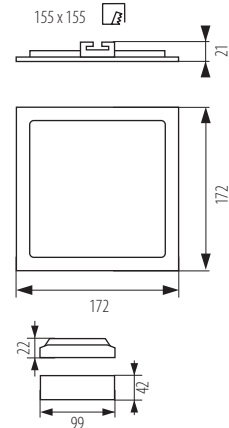

KATRO N LED 6W  
KATRO N LED 12W  
KATRO N LED 18W  
KATRO N LED 24W

KATRO N LED...SR

KATRO N LED...W

KATRO N LED...SN

KATRO N LED 6W

KATRO N LED 12W

KATRO N LED 18W

KATRO N LED 24W

**Kanlux**

KATRO N LED	Model	Power [W]	Color Temp [K]	Light Output [lm]
KATRO N LED 6W-NW-SN	22522	6W	4000 K	350
KATRO N LED 6W-NW-SR	25810	6W	4000 K	350
KATRO N LED 6W-NW-W	25811	6W	4000 K	350
KATRO N LED 6W-WW-SN	22523	6W	3000 K	350
KATRO N LED 6W-WW-SR	25812	6W	3000 K	350
KATRO N LED 6W-WW-W	25813	6W	3000 K	350
KATRO N LED 12W-NW-SN	22524	12W	4000 K	800
KATRO N LED 12W-NW-SR	25814	12W	4000 K	800
KATRO N LED 12W-NW-W	25815	12W	4000 K	800
KATRO N LED 12W-WW-SN	22525	12W	3000 K	750
KATRO N LED 12W-WW-SR	25816	12W	3000 K	750
KATRO N LED 12W-WW-W	25817	12W	3000 K	750
KATRO N LED 18W-NW-SN	22526	18W	4000 K	1260
KATRO N LED 18W-NW-SR	25818	18W	4000 K	1260
KATRO N LED 18W-NW-W	25819	18W	4000 K	1260
KATRO N LED 18W-WW-SN	22527	18W	3000 K	1200
KATRO N LED 18W-WW-SR	25820	18W	3000 K	1200
KATRO N LED 18W-WW-W	25821	18W	3000 K	1200
KATRO N LED 24W-NW-SN	22528	24W	4000 K	1700
KATRO N LED 24W-NW-SR	25822	24W	4000 K	1700
KATRO N LED 24W-NW-W	25823	24W	4000 K	1700
KATRO N LED 24W-WW-SN	22529	24W	3000 K	1600
KATRO N LED 24W-WW-SR	25824	24W	3000 K	1600
KATRO N LED 24W-WW-W	25825	24W	3000 K	1600