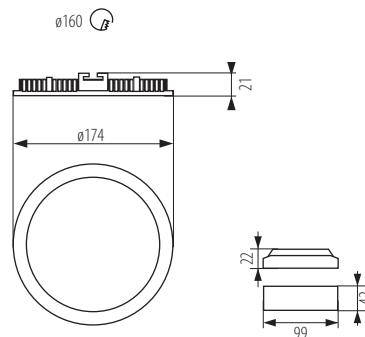

ROUNDA LED...SR