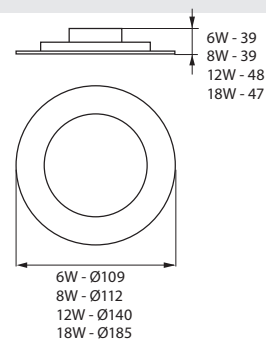

LED SMD

LITEN LED

LED technology

Оправа typu downlight LED
LED downlight fitting
Светильник типа downlight (направленного света) LED

LITEN LED 6W-WW

LITEN LED 8W-WW

LITEN LED 12W-WW

LITEN LED 18W-WW

Kanlux

Model	Part No.	Power [W]	Light Output [lm]	Efficiency [lm/W]	Temp. Tc [K]
LITEN LED 6W-WW	25560	6W	390 lm	65	3000
LITEN LED 6W-NW	25561	6W	390 lm	65	4000
LITEN LED 8W-WW	25562	8W	550 lm	69	3000
LITEN LED 8W-NW	25563	8W	550 lm	69	4000
LITEN LED 12W-WW	25564	12W	800 lm	67	3000
LITEN LED 12W-NW	25565	12W	800 lm	67	4000
LITEN LED 18W-WW	25566	18W	1200 lm	67	3000
LITEN LED 18W-NW	25567	18W	1200 lm	67	4000