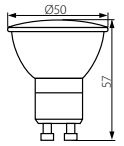

LED Leuchten
LED lamps
Lampes LED

PROLED GU10