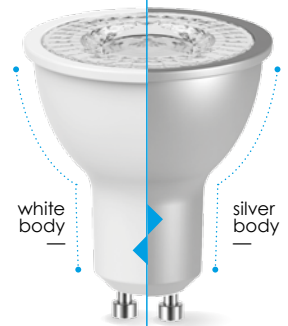

# PROLED GU10

LED Leuchten  
LED lamps  
Lampes LED

PROLED GU10

PROLED GU10

special 120° lens — — alike COB effect

white body

silver body

220-240V~ 50/60Hz	Ei A+
7 7	7 kWh/1000h
120	
25000	EAC
≥15000	CE