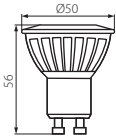

TEDI MAX LED GU10

TEDI MAX LED GU10-WW

TEDI MAX LED GU10-CW

Kanlux

Tc [K]
ELPSE
≤ 6x Mackdam

TEDI MAX LED GU10-WW	23410	3000
TEDI MAX LED GU10-CW	23411	6000