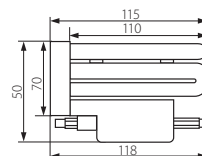

BALTA

Kompaktowa świetlówka wtykowa / Compact plug fluorescent lamp

BALTA-10W 78MM

BALTA-24W 118MM

BALTA-10W 78MM

BALTA-24W 118MM

Kanlux	Kanlux	[W]	[W]	Tc [K]	[lm]	Ra	[h]		[g]
BALTA-10W 78MM	08690	10	10 - 42	4200	468	≥80	6000	1/10/50	48
BALTA-24W 118MM	07450	24	24 - 103	4000	1310	≥85	8000	1/20/60	136