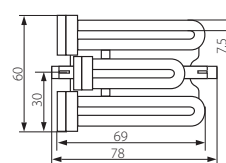

BALTA

Kompaktowa świetlówka wtykowa / Compact plug fluorescent lamp

BALTA-10W 78MM

BALTA-24W 118MM

BALTA-10W 78MM

BALTA-24W 118MM

Kanlux	Kanlux	[W]	[W]	Tc [K]	[lm]	Ra	[h]		[g]
BALTA-10W 78MM	08690	10	10 - 42	4200	468	≥80	6000	1/10/50	48
BALTA-24W 118MM	07450	24	24 - 103	4000	1310	≥85	8000	1/20/60	136