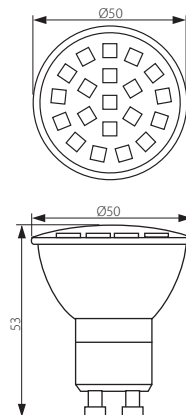

LED20 SMD GU10

Lampa z diodami LED / LED lamp

LED20 SMD GU10-WW

LED20 SMD GU10-CW

	Kanlux		 Tc [K]
NEW	LED20 SMD GU10-WW	19040	2700-3200
NEW	LED20 SMD GU10-CW	19041	6000-6500

 220-240V~	 50/60Hz	 1,3	 1,3 - 9	 20 LED SMD	 GU10	 80	 70	 Ra ≥70	 30000 [h]	 >15000	 A		 1/10/100	 46 [g]	
--	---	---	---	--	--	--	--	--	---	--	---	---	--	--	---