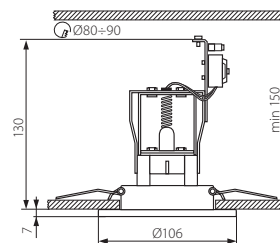

DELE AL-204

Sufitowa oprawa punktowa / Ceiling lighting point fitting

DELE AL-204-C

DELE AL-204-C/M

- ▶ obudowa: blacha stalowa
- ▶ casing: steel sheet

Kanlux		
DELE AL-204-C	00911	chrom / chrome
DELE AL-204-C/M	00913	matowy chrom / matt chrome

Sufitowa oprawa punktowa / Ceiling lighting point fitting

DELE AL-205-C

DELE AL-205-C/M

- ▶ obudowa: blacha stalowa
- ▶ casing: steel sheet

Kanlux		
DELE AL-205-C	00921	chrom / chrome
DELE AL-205-C/M	00923	matowy chrom / matt chrome