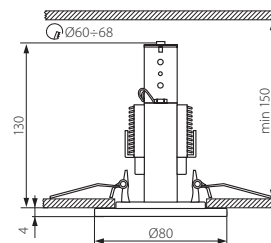

DELE AL-204

Sufitowa oprawa punktowa / Ceiling lighting point fitting

DELE AL-204-C

DELE AL-204-C/M

- ▶ obudowa: blacha stalowa
- ▶ casing: steel sheet

Kanlux		
DELE AL-204-C	00911	chrom / chrome
DELE AL-204-C/M	00913	matowy chrom / matt chrome

Sufitowa oprawa punktowa / Ceiling lighting point fitting

DELE AL-205-C

DELE AL-205-C/M

- ▶ obudowa: blacha stalowa
- ▶ casing: steel sheet

Kanlux		
DELE AL-205-C	00921	chrom / chrome
DELE AL-205-C/M	00923	matowy chrom / matt chrome