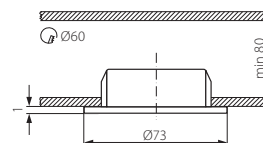

**GAVI LED**

Meblowa oprawa punktowa LED / Furniture-type lighting point LED fitting

GAVI LED-2116B-C-27

GAVI LED-2116B-C/M-27

GAVI LED-2116B-C-27 + PRO DR-16B-C

- ▶ obudowa: blacha stalowa / osłona: szkło
- ▶ casing: steel sheet / enclosure: glass