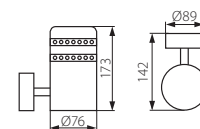

VERA LED EL-18L-UP