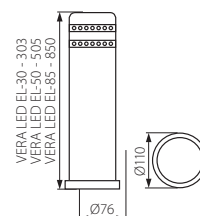

VERA LED EL

Oprawa ogrodowa LED / LED garden luminaire

VERA LED EL-18L-UP

VERA LED EL-22I-UP

VERA LED EL-18L-UP

VERA LED EL-30

VERA LED EL-50

VERA LED EL-22I-UP

VERA LED EL-85

VERA LED EL-30  
VERA LED EL-50  
VERA LED EL-85

- ▶ obudowa: stal nierdzewna / klosz: tworzywo sztuczne
- ▶ casing: stainless steel / diffuser: plastic

Kanlux	Kanlux			[g]
VERA LED EL-18L-UP	07470	stal nierdzewna / stainless steel		450
VERA LED EL-22I-UP	07471	stal nierdzewna / stainless steel		340
VERA LED EL-30	07472	stal nierdzewna / stainless steel		530
VERA LED EL-50	07473	stal nierdzewna / stainless steel		725
VERA LED EL-85	07474	stal nierdzewna / stainless steel		1065