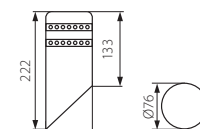

VERA LED EL-22I-UP