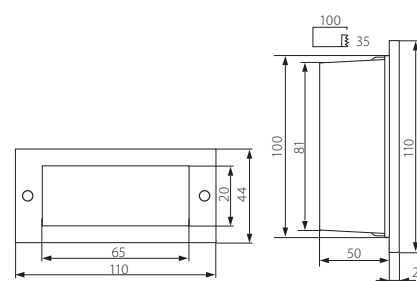

TAXI LED

Oprawa do wbudowania LED / LED wall light fitting

TAXI LED9KW

TAXI LED12PR

- ▶ obudowa: odlew metalowy / osłona: szkło / panel frontowy: stal nierdzewna
- ▶ casing: metal alloy / cover: glass / front panel: stainless steel

TAXI LED9KW

TAXI LED12PR

| Kanlux | Kanlux | | | | Tc (K) | |
|---------------------|--------|----------------------------|----------|------|--------|--|
| TAXI LED9KW WW-C/M | 04392 | matowy chrom / matt chrome | 9 LED ✓ | 2700 | 192 | |
| TAXI LED9KW WH-C/M | 04390 | matowy chrom / matt chrome | 9 LED ✓ | 4000 | 192 | |
| TAXI LED12PR WW-C/M | 04393 | matowy chrom / matt chrome | 12 LED ✓ | 2700 | 210 | |
| TAXI LED12PR WH-C/M | 04391 | matowy chrom / matt chrome | 12 LED ✓ | 4000 | 210 | |