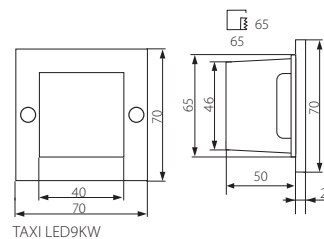

TAXI LED

Oprawa do wbudowania LED / LED wall light fitting

TAXI LED9KW

TAXI LED12PR

- ▶ obudowa: odlew metalowy / osłona: szkło / panel frontowy: stal nierdzewna
- ▶ casing: metal alloy / cover: glass / front panel: stainless steel

TAXI LED9KW

TAXI LED12PR

| Kanlux | Kanlux | | | | Tc (K) | |
|---------------------|--------|----------------------------|----------|------|--------|--|
| TAXI LED9KW WW-C/M | 04392 | matowy chrom / matt chrome | 9 LED ✓ | 2700 | 192 | |
| TAXI LED9KW WH-C/M | 04390 | matowy chrom / matt chrome | 9 LED ✓ | 4000 | 192 | |
| TAXI LED12PR WW-C/M | 04393 | matowy chrom / matt chrome | 12 LED ✓ | 2700 | 210 | |
| TAXI LED12PR WH-C/M | 04391 | matowy chrom / matt chrome | 12 LED ✓ | 4000 | 210 | |