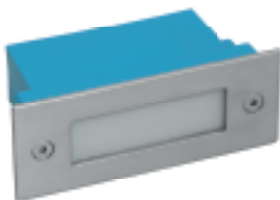

TAXI LED

Oprawa do wbudowania LED / LED wall light fitting

TAXI LED9KW

TAXI LED12PR

- ▶ obudowa: odlew metalowy / osłona: szkło / panel frontowy: stal nierdzewna
- ▶ casing: metal alloy / cover: glass / front panel: stainless steel

TAXI LED9KW

TAXI LED12PR

| Kanlux | Kanlux | | | | Tc (K) | |
|---------------------|--------|----------------------------|----------|------|--------|--|
| TAXI LED9KW WW-C/M | 04392 | matowy chrom / matt chrome | 9 LED ✓ | 2700 | 192 | |
| TAXI LED9KW WH-C/M | 04390 | matowy chrom / matt chrome | 9 LED ✓ | 4000 | 192 | |
| TAXI LED12PR WW-C/M | 04393 | matowy chrom / matt chrome | 12 LED ✓ | 2700 | 210 | |
| TAXI LED12PR WH-C/M | 04391 | matowy chrom / matt chrome | 12 LED ✓ | 4000 | 210 | |