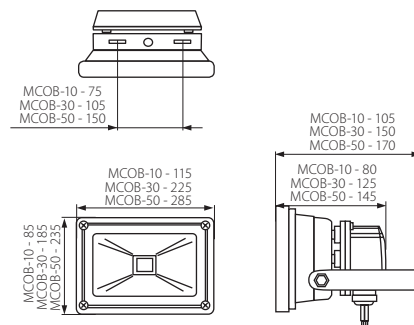

MONDO LED MCOB

Naświetlacz LED MCOB / LED MCOB floodlight

MONDO LED MCOB-10-GR

MONDO LED MCOB-30-GR

MONDO LED MCOB-50-GR

- ▶ obudowa: stop aluminium / szybka ochronna: szkło hartowane / wysięgnik: metal żelazny
- ▶ casing: aluminum alloy / protective pane: tempered glass / extension arm: ferrous metal

	Kanlux	Kanlux					
NEW	MONDO LED MCOB-10-GR	19200	szary / grey	10	650	1/-/16	460
NEW	MONDO LED MCOB-30-GR	19201	szary / grey	30	2240	1/-/4	1800
NEW	MONDO LED MCOB-50-GR	19202	szary / grey	50	3010	1/-/4	2370