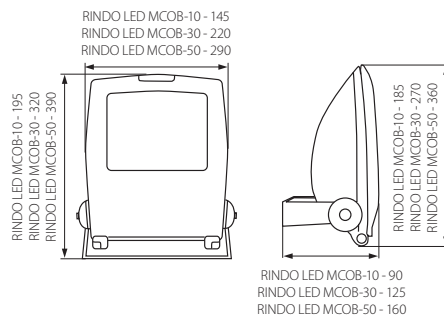

RINDO LED MCOB

Naświetlacz LED MCOB / LED MCOB floodlight

RINDO LED MCOB-10-GM

RINDO LED MCOB-30-GM

RINDO LED MCOB-50-GM

- ▶ obudowa: stop aluminium / szybka ochronna: szkło hartowane / wysięgnik: metal żelazny
- ▶ casing: aluminum alloy / protective pane: tempered glass / extension arm: ferrous metal

	Kanlux	Kanlux		[W]			[g]
NEW	RINDO LED MCOB-10-GM	18480	grafitowy / graphite	10	500	1/-/16	735
NEW	RINDO LED MCOB-30-GM	18481	grafitowy / graphite	30	1500	1/-/6	1850
NEW	RINDO LED MCOB-50-GM	18482	grafitowy / graphite	50	2500	1/-/2	3300