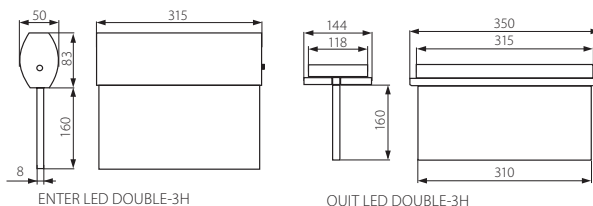

ENTER LED / QUIT LED

Oprawa awaryjna LED / Emergency LED fixture

ENTER LED DOUBLE-3H

QUIT LED DOUBLE-3H

- ▶ ENTER LED: podstawa: aluminium / klosz: plexi  
QUIT LED: podstawa, klosz: poliwęglan (PC)
- ▶ ENTER LED: base: aluminum / lampshade: plexi  
QUIT LED: base, lampshade: polycarbonate (PC)

Kanlux	Kanlux				IP		
ENTER LED DOUBLE-3H	08011	matowy chrom / matt chrome		złączka gwintowa 4 x 1,5mm <sup>2</sup> / connector 4 x 1,5mm <sup>2</sup>	20	1/-/9	1335
QUIT LED DOUBLE-3H	08007	biały / white		złączka gwintowa 3 x 2,5mm <sup>2</sup> / connector 3 x 2,5mm <sup>2</sup>	22	1/-/4	1175