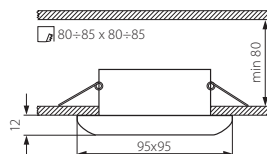

RESO POWER LED

Ścienne-sufitowa oprawa punktowa POWER LED / Wall & ceiling lighting point POWER LED fitting

RESO POWER LED

- ▶ obudowa: odlew stopu aluminium / osłona: szkło
- ▶ casing: aluminum alloy cast / enclosure: glass