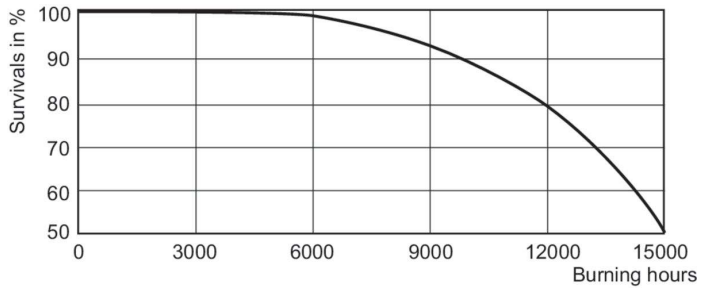

MASTER SDW-T

Okres eksploatacji

LDLE_SDW-T_35W_50W_825-Life expectancy diagram

Lumen Maintenance Diagram - MASTER SDW-T 35W/825 PG12-1 1SL/12