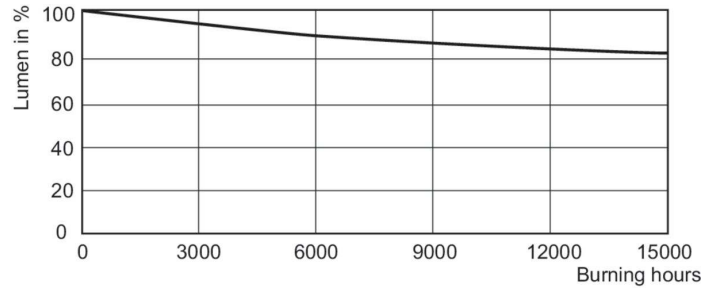

MASTER SDW-T

Okres eksploatacji

LDLE_SDW-T_35W_50W_825-Life expectancy diagram

Lumen Maintenance Diagram - MASTER SDW-T 35W/825 PG12-1 1SL/12