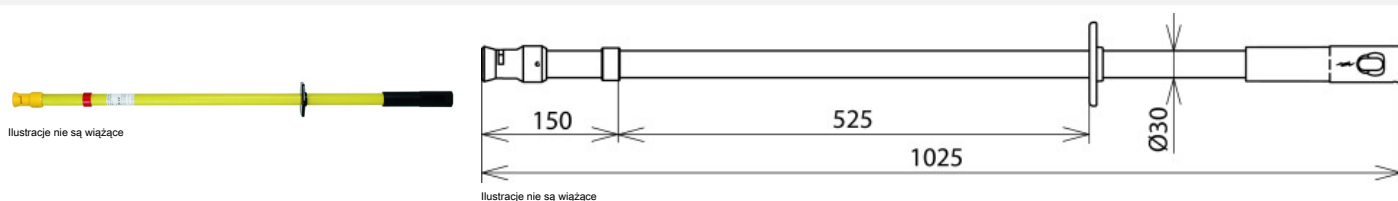

## IS 36 SQ STK 1000 (766 301)

- For use as switching, operating and earthing stick
- Handle closed with plastic plug-in coupling for extending the handle

Typ	IS 36 SQ STK 1000
Nr kat.	766 301
Nominal voltage ( $U_N$ )	1 ... 36 kV
Total length ( $l_G$ )	1025 mm
Insulating clearance ( $l_i$ )	525 mm
Handle length ( $l_H$ )	350 mm
Insertion depth ( $l_o$ )	150 mm
Standard (insulating stick)	DIN VDE V 0681-1
For	Indoor and outdoor installations
Material	Glass-fibre reinforced polyester tube
Diameter	30 mm
For use at	*
Supporting head for	T pin shaft
Anti-rotation plug-in coupling including end fitting	Yes
Type of device	Insulating stick
Waga	400 g
Numer taryfy celnej (Nomenklatura scalona EU)	82055980
GTIN (EAN)	4013364125124
Jed. Op.	1 szt.