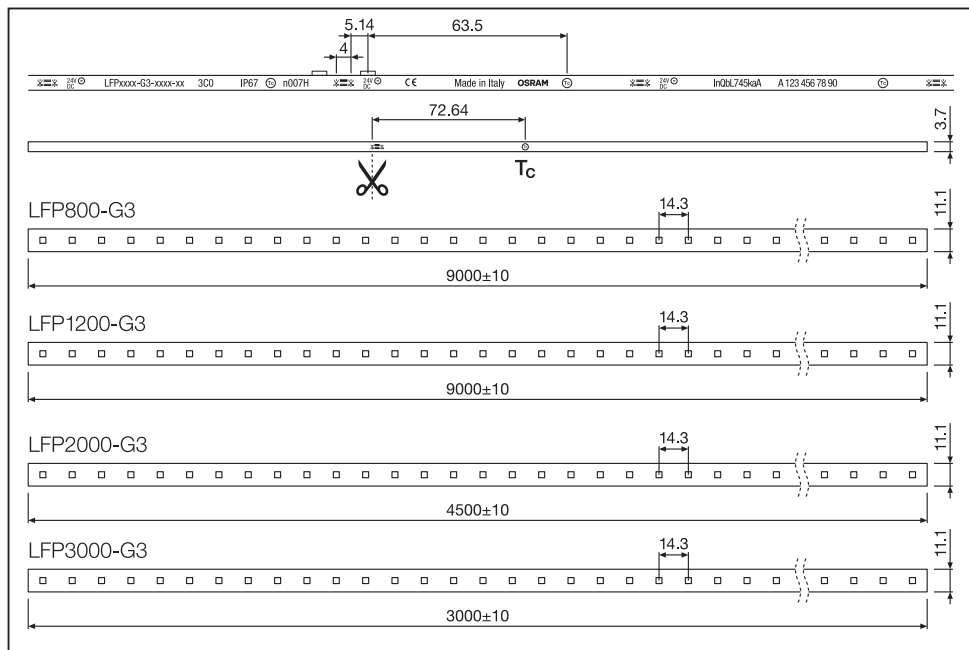

LINEARlight FLEX Protect POWER