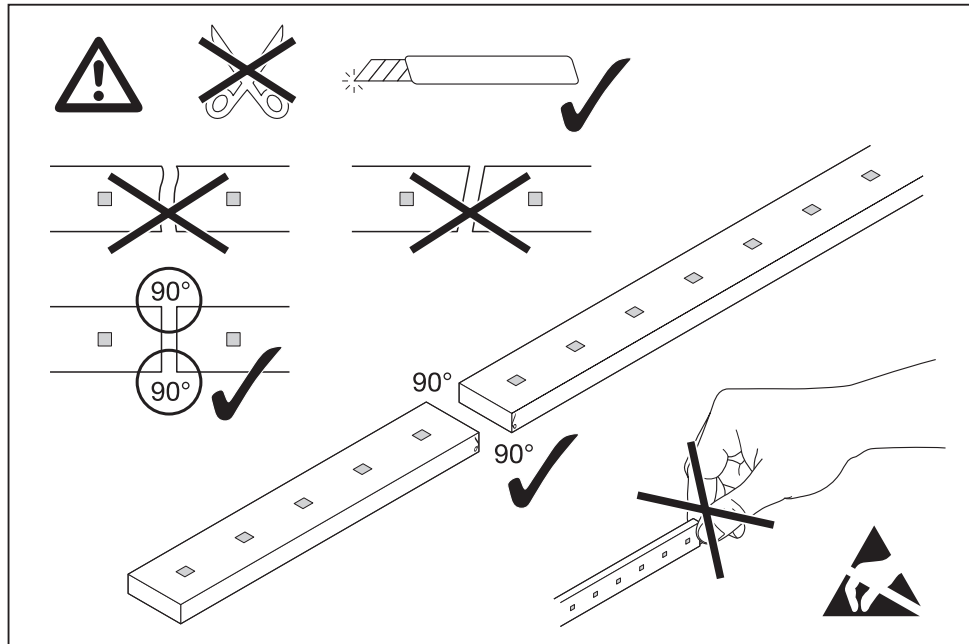

LINEARlight FLEX Protect POWER