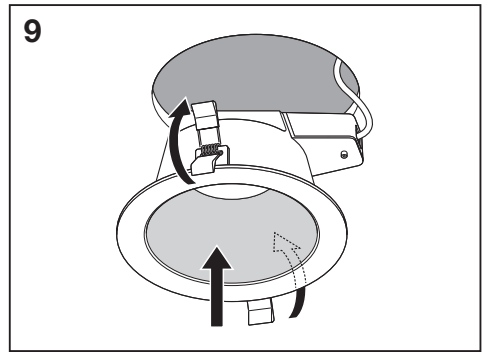

FR

Cet appareil se recycle

À DÉPOSER EN MAGASIN OU À DÉPOSER EN DÉCHÈTERIE

Points de collecte sur www.quefairedemesdechets.fr

C10449057
G11142821
04.05.22

LEDVANCE GmbH
Steinerne Furt 62
86167 Augsburg, Germany
www.ledvance.com

© LEDVANCE Ltd, Aquila House
Delta Crescent, Westbrook, Warrington
WA5 7NR, United Kingdom