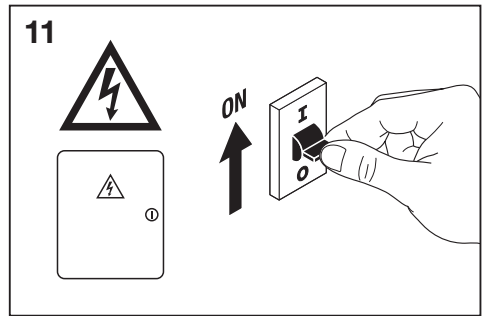

FR

Cet appareil se recycle

À DÉPOSER EN MAGASIN OU À DÉPOSER EN DÉCHÈTERIE

Points de collecte sur www.quefairedemesdechets.fr

C10449057
G11142821
04.05.22

LEDVANCE GmbH
Steinerne Furt 62
86167 Augsburg, Germany
www.ledvance.com

© LEDVANCE Ltd, Aquila House
Delta Crescent, Westbrook, Warrington
WA5 7NR, United Kingdom