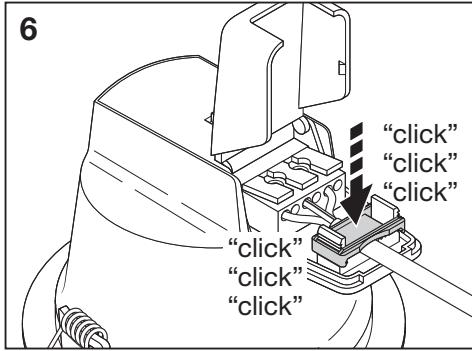

FR

Cet appareil se recycle

À DÉPOSER EN MAGASIN OU À DÉPOSER EN DÉCHÈTERIE

Points de collecte sur www.quefairedemesdechets.fr

C10449057
G11142821
04.05.22

LEDVANCE GmbH
Steinerne Furt 62
86167 Augsburg, Germany
www.ledvance.com

© LEDVANCE Ltd, Aquila House
Delta Crescent, Westbrook, Warrington
WA5 7NR, United Kingdom