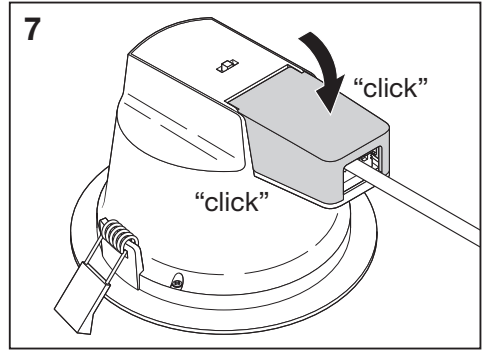

FR

Cet appareil se recycle

À DÉPOSER EN MAGASIN OU À DÉPOSER EN DÉCHÈTERIE

Points de collecte sur www.quefairedemesdechets.fr

C10449057
G11142821
04.05.22

LEDVANCE GmbH
Steinerne Furt 62
86167 Augsburg, Germany
www.ledvance.com

© LEDVANCE Ltd, Aquila House
Delta Crescent, Westbrook, Warrington
WA5 7NR, United Kingdom