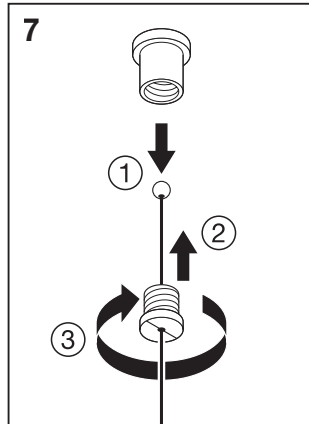

# LINEAR IndiviLED® DIRECT | DIRECT / INDIRECT DALI

LN INDV DALI SUSPENSION KIT  
EAN 4058075133303

**LN INDV 1200 THROUGHWIRING KIT**  
EAN 4058075158030

**LN INDV 1500 THROUGHWIRING KIT**  
EAN 4058075133365