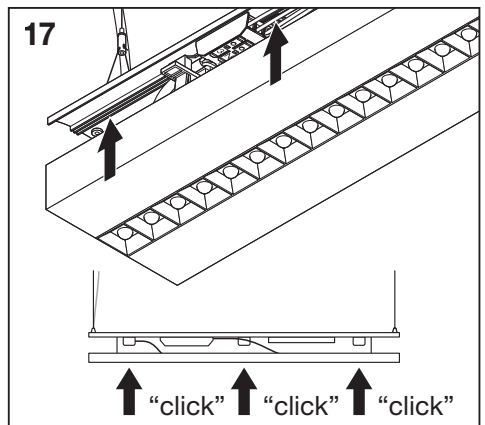

# LINEAR IndiviLED® DIRECT | DIRECT / INDIRECT DALI

LN INDV DALI SUSPENSION KIT  
EAN 4058075133303

**LN INDV 1200 THROUGHWIRING KIT**  
EAN 4058075158030

**LN INDV 1500 THROUGHWIRING KIT**  
EAN 4058075133365