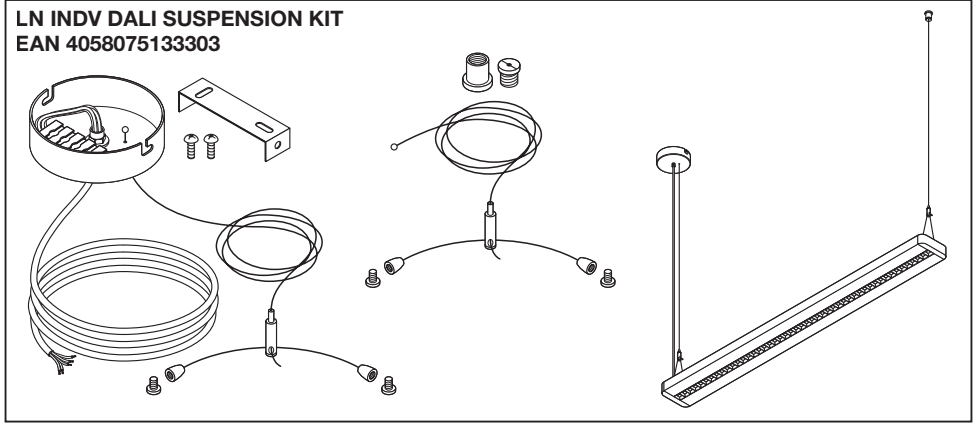

LINEAR IndiviLED® DIRECT | DIRECT / INDIRECT DALI

LN INDV DALI SUSPENSION KIT
EAN 4058075133303