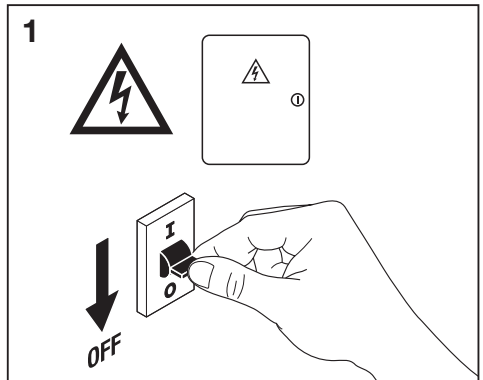

LINEAR IndiviLED® DIRECT | DIRECT / INDIRECT DALI

LN INDV DALI SUSPENSION KIT
EAN 4058075133303