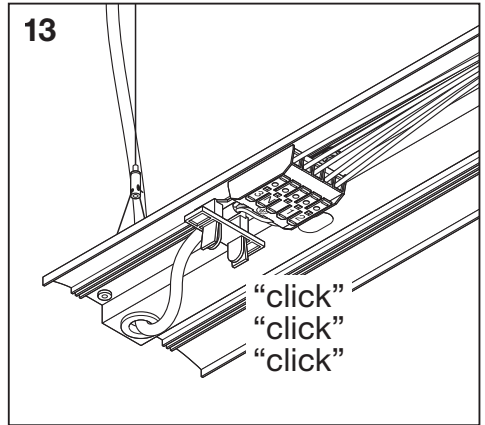

# LINEAR IndiviLED® DIRECT | DIRECT / INDIRECT DALI

LN INDV DALI SUSPENSION KIT  
EAN 4058075133303

**LN INDV 1200 THROUGHWIRING KIT**  
EAN 4058075158030

**LN INDV 1500 THROUGHWIRING KIT**  
EAN 4058075133365