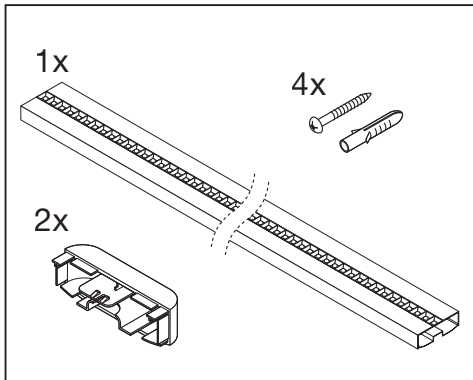

LINEAR IndiviLED® DIRECT | DIRECT / INDIRECT DALI

LN INDV DALI SUSPENSION KIT
EAN 4058075133303