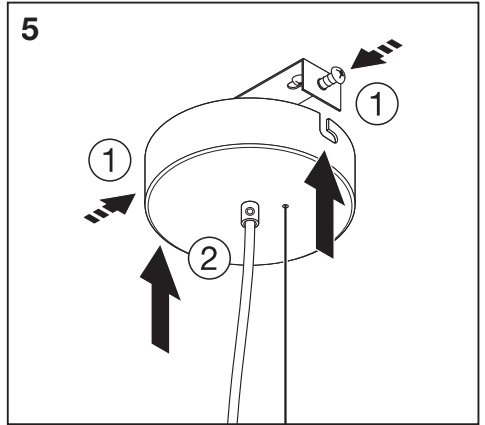

# LINEAR IndiviLED® DIRECT | DIRECT / INDIRECT DALI

LN INDV DALI SUSPENSION KIT  
EAN 4058075133303

**LN INDV 1200 THROUGHWIRING KIT**  
EAN 4058075158030

**LN INDV 1500 THROUGHWIRING KIT**  
EAN 4058075133365