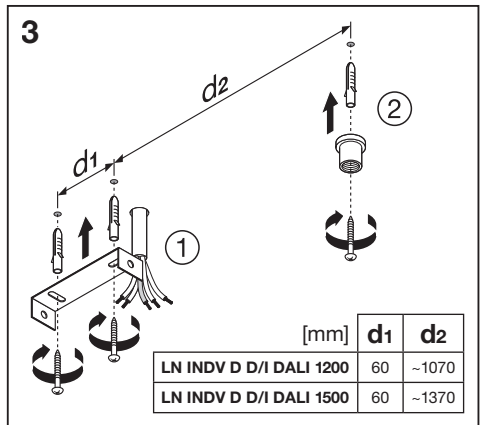

LINEAR IndiviLED® DIRECT | DIRECT / INDIRECT DALI

LN INDV DALI SUSPENSION KIT
EAN 4058075133303