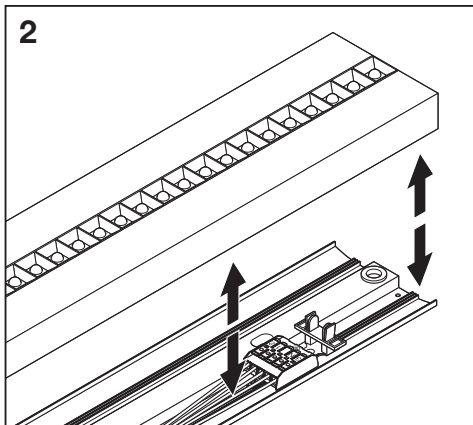

LINEAR IndiviLED® DIRECT | DIRECT / INDIRECT DALI

LN INDV DALI SUSPENSION KIT
EAN 4058075133303