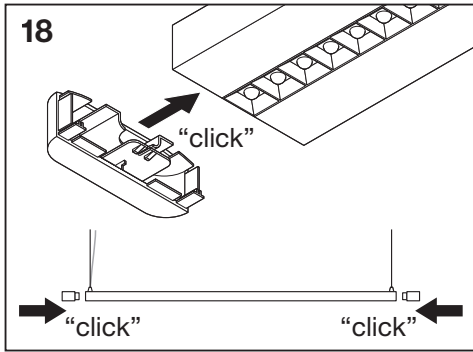

# LINEAR IndiviLED® DIRECT | DIRECT / INDIRECT DALI

LN INDV DALI SUSPENSION KIT  
EAN 4058075133303

**LN INDV 1200 THROUGHWIRING KIT**  
EAN 4058075158030

**LN INDV 1500 THROUGHWIRING KIT**  
EAN 4058075133365