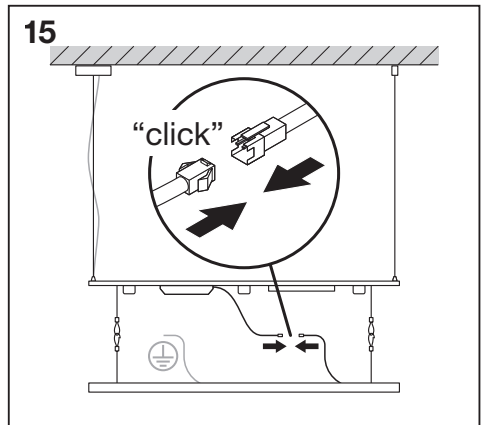

# LINEAR IndiviLED® DIRECT | DIRECT / INDIRECT DALI

LN INDV DALI SUSPENSION KIT  
EAN 4058075133303

**LN INDV 1200 THROUGHWIRING KIT**  
EAN 4058075158030

**LN INDV 1500 THROUGHWIRING KIT**  
EAN 4058075133365