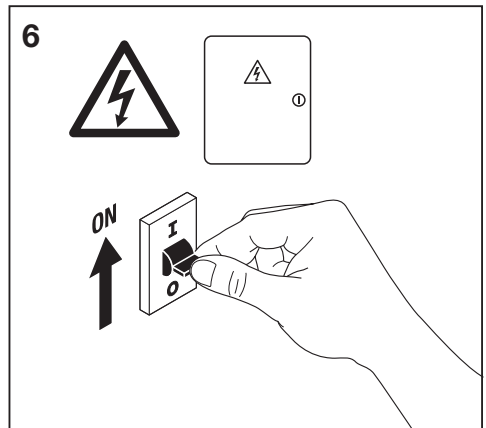

LED ECO LITE FLOOD LIGHT

MODEL	W	L x W x H (mm)			IP	T _a (°C)	PROJECTED AREA	Input Current	V _{AC}	Hz	
LED ECO LITE FLOOD LIGHT 10W	10	109	90	27	65	-20...+50	0.0081 m ²	80 mA	220-240V	50/60 Hz	0.155 kg
LED ECO LITE FLOOD LIGHT 20W	20	165	135	30	65	-20...+50	0.0148 m ²	150 mA	220-240V	50/60 Hz	0.32 kg
LED ECO LITE FLOOD LIGHT 30W	30	185	135	30	65	-20...+50	0.0182 m ²	125 mA	220-240V	50/60 Hz	0.372 kg
LED ECO LITE FLOOD LIGHT 50W	50	240	180	30	65	-20...+50	0.0324 m ²	215 mA	220-240V	50/60 Hz	0.600 kg
LED ECO LITE FLOOD LIGHT 70W	70	286	243	37	65	-20...+50	0.0525 m ²	305 mA	220-240V	50/60 Hz	1.12 kg

LED ECO LITE FLOOD LIGHT

WARNING:

- The external flexible cord of this luminaire cannot be replaced. If the flexible cord is damaged, the lamp should be scrapped.
- Do not touch the luminaire in operative status.
- The light source of this luminaire is not replaceable. When this luminaire reaches its end of life ,whole luminaire must be replaced to ensure performance and safety.
- Range mounting height 5m max.
- Only installed outside the arm's reach.
- Suitable for indoors and outdoors.
- Caution, risk of electric shock.
- Please note that the fixture is equipped with standard surge protection only. To protect the fixture from sags, surge, and lightning strikes, additional surge protectors must be deployed on the primary side.