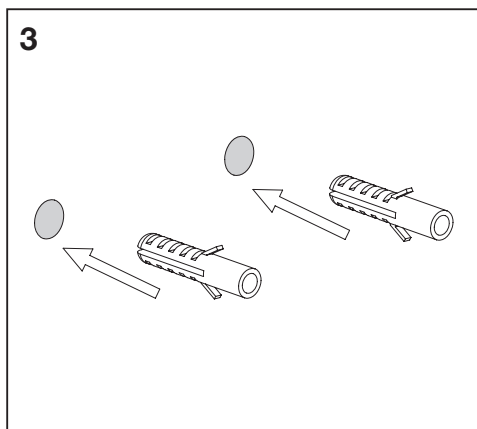

LED ECO LITE FLOOD LIGHT

MODEL	W	L x W x H (mm)			IP	T _a (°C)	PROJECTED AREA	Input Current	V _{AC}	Hz	
LED ECO LITE FLOOD LIGHT 10W	10	109	90	27	65	-20...+50	0.0081 m ²	80 mA	220-240V	50/60 Hz	0.155 kg
LED ECO LITE FLOOD LIGHT 20W	20	165	135	30	65	-20...+50	0.0148 m ²	150 mA	220-240V	50/60 Hz	0.32 kg
LED ECO LITE FLOOD LIGHT 30W	30	185	135	30	65	-20...+50	0.0182 m ²	125 mA	220-240V	50/60 Hz	0.372 kg
LED ECO LITE FLOOD LIGHT 50W	50	240	180	30	65	-20...+50	0.0324 m ²	215 mA	220-240V	50/60 Hz	0.600 kg
LED ECO LITE FLOOD LIGHT 70W	70	286	243	37	65	-20...+50	0.0525 m ²	305 mA	220-240V	50/60 Hz	1.12 kg

SMD
LED

20000h

LEDVANCE

LED ECO LITE FLOOD LIGHT

Screws and buds are not included

LED ECO LITE FLOOD LIGHT 10W	M4*25
LED ECO LITE FLOOD LIGHT 20W	M4*25
LED ECO LITE FLOOD LIGHT 30W	M4*25
LED ECO LITE FLOOD LIGHT 50W	M6*50
LED ECO LITE FLOOD LIGHT 70W	M8*50

LED ECO LITE FLOOD LIGHT

WARNING:

- The external flexible cord of this luminaire cannot be replaced. If the flexible cord is damaged, the lamp should be scrapped.
- Do not touch the luminaire in operative status.
- The light source of this luminaire is not replaceable. When this luminaire reaches its end of life ,whole luminaire must be replaced to ensure performance and safety.
- Range mounting height 5m max.
- Only installed outside the arm's reach.
- Suitable for indoors and outdoors.
- Caution, risk of electric shock.
- Please note that the fixture is equipped with standard surge protection only. To protect the fixture from sags, surge, and lightning strikes, additional surge protectors must be deployed on the primary side.