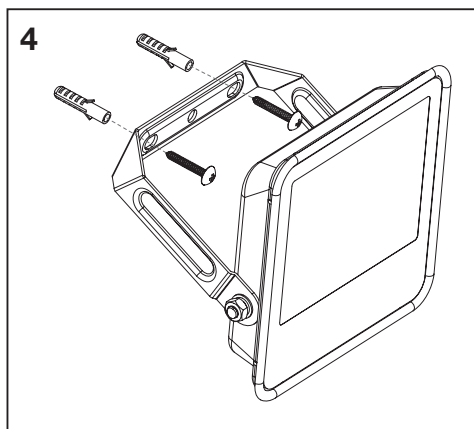

LED ECO LITE FLOOD LIGHT

MODEL	W	L x W x H (mm)			IP	T _a (°C)	PROJECTED AREA	Input Current	V _{AC}	Hz	
LED ECO LITE FLOOD LIGHT 10W	10	109	90	27	65	-20...+50	0.0081 m ²	80 mA	220-240V	50/60 Hz	0.155 kg
LED ECO LITE FLOOD LIGHT 20W	20	165	135	30	65	-20...+50	0.0148 m ²	150 mA	220-240V	50/60 Hz	0.32 kg
LED ECO LITE FLOOD LIGHT 30W	30	185	135	30	65	-20...+50	0.0182 m ²	125 mA	220-240V	50/60 Hz	0.372 kg
LED ECO LITE FLOOD LIGHT 50W	50	240	180	30	65	-20...+50	0.0324 m ²	215 mA	220-240V	50/60 Hz	0.600 kg
LED ECO LITE FLOOD LIGHT 70W	70	286	243	37	65	-20...+50	0.0525 m ²	305 mA	220-240V	50/60 Hz	1.12 kg

SMD
LED

20000h

LEDVANCE

LED ECO LITE FLOOD LIGHT

Screws and buds are not included

LED ECO LITE FLOOD LIGHT 10W	M4*25
LED ECO LITE FLOOD LIGHT 20W	M4*25
LED ECO LITE FLOOD LIGHT 30W	M4*25
LED ECO LITE FLOOD LIGHT 50W	M6*50
LED ECO LITE FLOOD LIGHT 70W	M8*50

LED ECO LITE FLOOD LIGHT

WARNING:

- The external flexible cord of this luminaire cannot be replaced. If the flexible cord is damaged, the lamp should be scrapped.
- Do not touch the luminaire in operative status.
- The light source of this luminaire is not replaceable. When this luminaire reaches its end of life ,whole luminaire must be replaced to ensure performance and safety.
- Range mounting height 5m max.
- Only installed outside the arm's reach.
- Suitable for indoors and outdoors.
- Caution, risk of electric shock.
- Please note that the fixture is equipped with standard surge protection only. To protect the fixture from sags, surge, and lightning strikes, additional surge protectors must be deployed on the primary side.