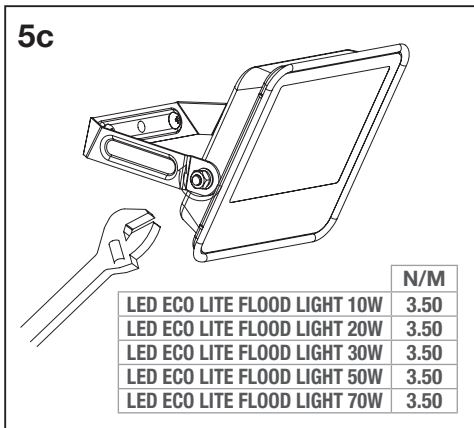

LED ECO LITE FLOOD LIGHT

MODEL	W	L x W x H (mm)			IP	T _a (°C)	PROJECTED AREA	Input Current	V _{AC}	Hz	
LED ECO LITE FLOOD LIGHT 10W	10	109	90	27	65	-20...+50	0.0081 m ²	80 mA	220-240V	50/60 Hz	0.155 kg
LED ECO LITE FLOOD LIGHT 20W	20	165	135	30	65	-20...+50	0.0148 m ²	150 mA	220-240V	50/60 Hz	0.32 kg
LED ECO LITE FLOOD LIGHT 30W	30	185	135	30	65	-20...+50	0.0182 m ²	125 mA	220-240V	50/60 Hz	0.372 kg
LED ECO LITE FLOOD LIGHT 50W	50	240	180	30	65	-20...+50	0.0324 m ²	215 mA	220-240V	50/60 Hz	0.600 kg
LED ECO LITE FLOOD LIGHT 70W	70	286	243	37	65	-20...+50	0.0525 m ²	305 mA	220-240V	50/60 Hz	1.12 kg

SMD
LED

20000h

LEDVANCE

LED ECO LITE FLOOD LIGHT

Screws and buds are not included

LED ECO LITE FLOOD LIGHT 10W	M4*25
LED ECO LITE FLOOD LIGHT 20W	M4*25
LED ECO LITE FLOOD LIGHT 30W	M4*25
LED ECO LITE FLOOD LIGHT 50W	M6*50
LED ECO LITE FLOOD LIGHT 70W	M8*50

LED ECO LITE FLOOD LIGHT

WARNING:

- The external flexible cord of this luminaire cannot be replaced. If the flexible cord is damaged, the lamp should be scrapped.
- Do not touch the luminaire in operative status.
- The light source of this luminaire is not replaceable. When this luminaire reaches its end of life ,whole luminaire must be replaced to ensure performance and safety.
- Range mounting height 5m max.
- Only installed outside the arm's reach.
- Suitable for indoors and outdoors.
- Caution, risk of electric shock.
- Please note that the fixture is equipped with standard surge protection only. To protect the fixture from sags, surge, and lightning strikes, additional surge protectors must be deployed on the primary side.