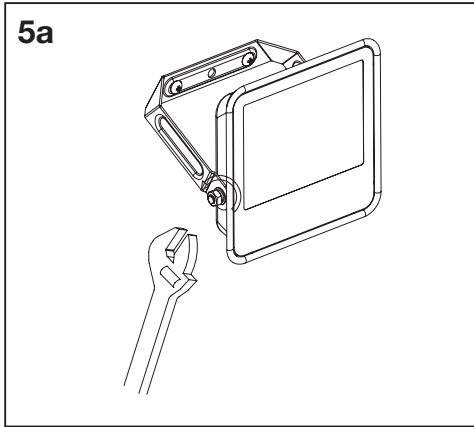

LED ECO LITE FLOOD LIGHT

MODEL	W	L x W x H (mm)			IP	T _a (°C)	PROJECTED AREA	Input Current	V _{AC}	Hz	
LED ECO LITE FLOOD LIGHT 10W	10	109	90	27	65	-20...+50	0.0081 m ²	80 mA	220-240V	50/60 Hz	0.155 kg
LED ECO LITE FLOOD LIGHT 20W	20	165	135	30	65	-20...+50	0.0148 m ²	150 mA	220-240V	50/60 Hz	0.32 kg
LED ECO LITE FLOOD LIGHT 30W	30	185	135	30	65	-20...+50	0.0182 m ²	125 mA	220-240V	50/60 Hz	0.372 kg
LED ECO LITE FLOOD LIGHT 50W	50	240	180	30	65	-20...+50	0.0324 m ²	215 mA	220-240V	50/60 Hz	0.600 kg
LED ECO LITE FLOOD LIGHT 70W	70	286	243	37	65	-20...+50	0.0525 m ²	305 mA	220-240V	50/60 Hz	1.12 kg

SMD
LED

20000h

LEDVANCE

LED ECO LITE FLOOD LIGHT

Screws and buds are not included

LED ECO LITE FLOOD LIGHT 10W	M4*25
LED ECO LITE FLOOD LIGHT 20W	M4*25
LED ECO LITE FLOOD LIGHT 30W	M4*25
LED ECO LITE FLOOD LIGHT 50W	M6*50
LED ECO LITE FLOOD LIGHT 70W	M8*50

LED ECO LITE FLOOD LIGHT

WARNING:

- The external flexible cord of this luminaire cannot be replaced. If the flexible cord is damaged, the lamp should be scrapped.
- Do not touch the luminaire in operative status.
- The light source of this luminaire is not replaceable. When this luminaire reaches its end of life ,whole luminaire must be replaced to ensure performance and safety.
- Range mounting height 5m max.
- Only installed outside the arm's reach.
- Suitable for indoors and outdoors.
- Caution, risk of electric shock.
- Please note that the fixture is equipped with standard surge protection only. To protect the fixture from sags, surge, and lightning strikes, additional surge protectors must be deployed on the primary side.