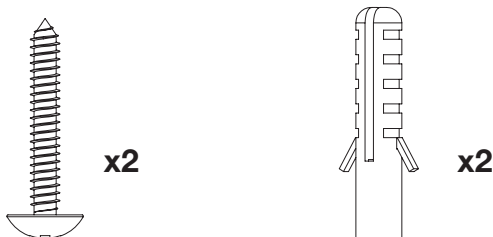

LED ECO LITE FLOOD LIGHT

Screws and buds are not included

LED ECO LITE FLOOD LIGHT 10W	M4*25
LED ECO LITE FLOOD LIGHT 20W	M4*25
LED ECO LITE FLOOD LIGHT 30W	M4*25
LED ECO LITE FLOOD LIGHT 50W	M6*50
LED ECO LITE FLOOD LIGHT 70W	M8*50