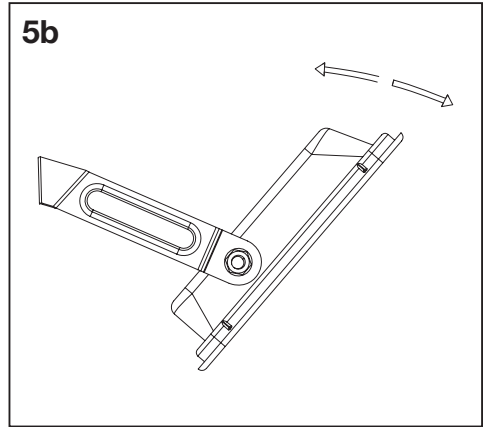

LED ECO LITE FLOOD LIGHT

MODEL	W	L x W x H (mm)			IP	T _a (°C)	PROJECTED AREA	Input Current	V _{AC}	Hz	
LED ECO LITE FLOOD LIGHT 10W	10	109	90	27	65	-20...+50	0.0081 m ²	80 mA	220-240V	50/60 Hz	0.155 kg
LED ECO LITE FLOOD LIGHT 20W	20	165	135	30	65	-20...+50	0.0148 m ²	150 mA	220-240V	50/60 Hz	0.32 kg
LED ECO LITE FLOOD LIGHT 30W	30	185	135	30	65	-20...+50	0.0182 m ²	125 mA	220-240V	50/60 Hz	0.372 kg
LED ECO LITE FLOOD LIGHT 50W	50	240	180	30	65	-20...+50	0.0324 m ²	215 mA	220-240V	50/60 Hz	0.600 kg
LED ECO LITE FLOOD LIGHT 70W	70	286	243	37	65	-20...+50	0.0525 m ²	305 mA	220-240V	50/60 Hz	1.12 kg

SMD
LED

20000h

LEDVANCE

LED ECO LITE FLOOD LIGHT

Screws and buds are not included

LED ECO LITE FLOOD LIGHT 10W	M4*25
LED ECO LITE FLOOD LIGHT 20W	M4*25
LED ECO LITE FLOOD LIGHT 30W	M4*25
LED ECO LITE FLOOD LIGHT 50W	M6*50
LED ECO LITE FLOOD LIGHT 70W	M8*50

LED ECO LITE FLOOD LIGHT

WARNING:

- The external flexible cord of this luminaire cannot be replaced. If the flexible cord is damaged, the lamp should be scrapped.
- Do not touch the luminaire in operative status.
- The light source of this luminaire is not replaceable. When this luminaire reaches its end of life ,whole luminaire must be replaced to ensure performance and safety.
- Range mounting height 5m max.
- Only installed outside the arm's reach.
- Suitable for indoors and outdoors.
- Caution, risk of electric shock.
- Please note that the fixture is equipped with standard surge protection only. To protect the fixture from sags, surge, and lightning strikes, additional surge protectors must be deployed on the primary side.