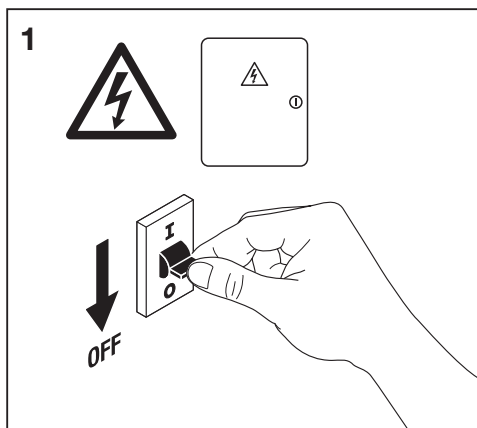

LED ECO LITE FLOOD LIGHT

MODEL	W	L x W x H (mm)			IP	T _a (°C)	PROJECTED AREA	Input Current	V _{AC}	Hz	
LED ECO LITE FLOOD LIGHT 10W	10	109	90	27	65	-20...+50	0.0081 m ²	80 mA	220-240V	50/60 Hz	0.155 kg
LED ECO LITE FLOOD LIGHT 20W	20	165	135	30	65	-20...+50	0.0148 m ²	150 mA	220-240V	50/60 Hz	0.32 kg
LED ECO LITE FLOOD LIGHT 30W	30	185	135	30	65	-20...+50	0.0182 m ²	125 mA	220-240V	50/60 Hz	0.372 kg
LED ECO LITE FLOOD LIGHT 50W	50	240	180	30	65	-20...+50	0.0324 m ²	215 mA	220-240V	50/60 Hz	0.600 kg
LED ECO LITE FLOOD LIGHT 70W	70	286	243	37	65	-20...+50	0.0525 m ²	305 mA	220-240V	50/60 Hz	1.12 kg

LED ECO LITE FLOOD LIGHT

WARNING:

- The external flexible cord of this luminaire cannot be replaced. If the flexible cord is damaged, the lamp should be scrapped.
- Do not touch the luminaire in operative status.
- The light source of this luminaire is not replaceable. When this luminaire reaches its end of life ,whole luminaire must be replaced to ensure performance and safety.
- Range mounting height 5m max.
- Only installed outside the arm's reach.
- Suitable for indoors and outdoors.
- Caution, risk of electric shock.
- Please note that the fixture is equipped with standard surge protection only. To protect the fixture from sags, surge, and lightning strikes, additional surge protectors must be deployed on the primary side.