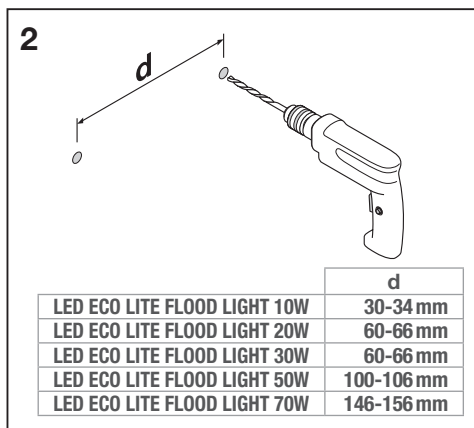

LED ECO LITE FLOOD LIGHT

MODEL	W	L x W x H (mm)			IP	T _a (°C)	PROJECTED AREA	Input Current	V _{AC}	Hz	
LED ECO LITE FLOOD LIGHT 10W	10	109	90	27	65	-20...+50	0.0081 m ²	80 mA	220-240V	50/60 Hz	0.155 kg
LED ECO LITE FLOOD LIGHT 20W	20	165	135	30	65	-20...+50	0.0148 m ²	150 mA	220-240V	50/60 Hz	0.32 kg
LED ECO LITE FLOOD LIGHT 30W	30	185	135	30	65	-20...+50	0.0182 m ²	125 mA	220-240V	50/60 Hz	0.372 kg
LED ECO LITE FLOOD LIGHT 50W	50	240	180	30	65	-20...+50	0.0324 m ²	215 mA	220-240V	50/60 Hz	0.600 kg
LED ECO LITE FLOOD LIGHT 70W	70	286	243	37	65	-20...+50	0.0525 m ²	305 mA	220-240V	50/60 Hz	1.12 kg

SMD
LED

20000h

LEDVANCE

LED ECO LITE FLOOD LIGHT

Screws and buds are not included

LED ECO LITE FLOOD LIGHT 10W	M4*25
LED ECO LITE FLOOD LIGHT 20W	M4*25
LED ECO LITE FLOOD LIGHT 30W	M4*25
LED ECO LITE FLOOD LIGHT 50W	M6*50
LED ECO LITE FLOOD LIGHT 70W	M8*50

LED ECO LITE FLOOD LIGHT

WARNING:

- The external flexible cord of this luminaire cannot be replaced. If the flexible cord is damaged, the lamp should be scrapped.
- Do not touch the luminaire in operative status.
- The light source of this luminaire is not replaceable. When this luminaire reaches its end of life ,whole luminaire must be replaced to ensure performance and safety.
- Range mounting height 5m max.
- Only installed outside the arm's reach.
- Suitable for indoors and outdoors.
- Caution, risk of electric shock.
- Please note that the fixture is equipped with standard surge protection only. To protect the fixture from sags, surge, and lightning strikes, additional surge protectors must be deployed on the primary side.