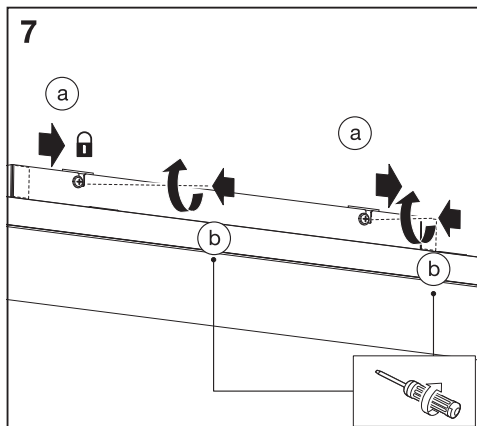

mm

	L	W	H
400X100 16W	400	100	65
600X100 28W	600	100	65
800X100 27W	800	100	65
1200X100 35W TW	1200	100	63
1200X100 35W RGBTW	1200	100	64
600X300 28W	600	300	62
1200X300 40W	1200	300	62

1

ON  
OFF

2

3

4

	EAN	This product contains a light source of energy efficiency class	Contained Light Source
SMART WIFI PLANON FRAMELESS 40X10TW	4058075484634	F	
SMART WIFI PLANON FRAMELESS 60X10TW	4058075484610	E	
SMART WIFI PLANON FRAMELESS 80X10TW	4058075484597	E	
SMART WIFI PLANON FRAMELESS120X10TW	4058075484535	E	
SMARTWIFIPLANON FRAMELES120X10RGBTW	4058075484573	E	
SMART WIFI PLANON FRAMELESS 60X30TW	4058075484412	E	
SMART WIFI PLANON FRAMELESS120X30TW	4058075484498	E	
SMARTWIFIPLANON FRAMELES120X30RGBTW	4058075484511	E	