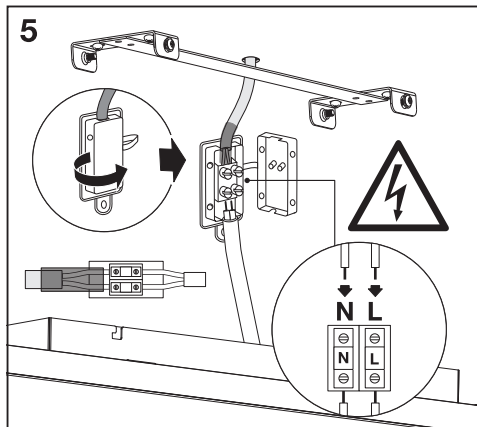

mm

	L	W	H
400X100 16W	400	100	65
600X100 28W	600	100	65
800X100 27W	800	100	65
1200X100 35W TW	1200	100	63
1200X100 35W RGBTW	1200	100	64
600X300 28W	600	300	62
1200X300 40W	1200	300	62

1

ON  
OFF

2

3

4

	EAN	This product contains a light source of energy efficiency class	Contained Light Source
SMART WIFI PLANON FRAMELESS 40X10TW	4058075484634	F	
SMART WIFI PLANON FRAMELESS 60X10TW	4058075484610	E	
SMART WIFI PLANON FRAMELESS 80X10TW	4058075484597	E	
SMART WIFI PLANON FRAMELESS120X10TW	4058075484535	E	
SMARTWIFIPLANON FRAMELES120X10RGBTW	4058075484573	E	
SMART WIFI PLANON FRAMELESS 60X30TW	4058075484412	E	
SMART WIFI PLANON FRAMELESS120X30TW	4058075484498	E	
SMARTWIFIPLANON FRAMELES120X30RGBTW	4058075484511	E	