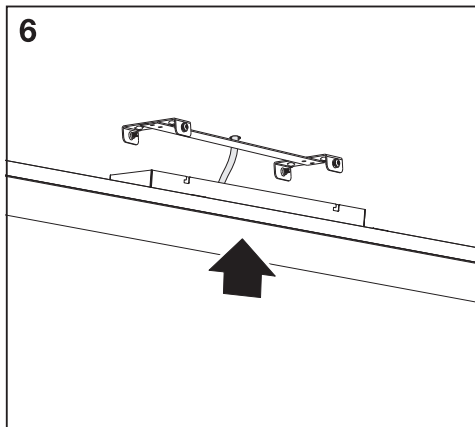

mm

	L	W	H
400X100 16W	400	100	65
600X100 28W	600	100	65
800X100 27W	800	100	65
1200X100 35W TW	1200	100	63
1200X100 35W RGBTW	1200	100	64
600X300 28W	600	300	62
1200X300 40W	1200	300	62

1

ON  
OFF

2

3

4

	EAN	This product contains a light source of energy efficiency class	Contained Light Source
SMART WIFI PLANON FRAMELESS 40X10TW	4058075484634	F	
SMART WIFI PLANON FRAMELESS 60X10TW	4058075484610	E	
SMART WIFI PLANON FRAMELESS 80X10TW	4058075484597	E	
SMART WIFI PLANON FRAMELESS120X10TW	4058075484535	E	
SMARTWIFIPLANON FRAMELES120X10RGBTW	4058075484573	E	
SMART WIFI PLANON FRAMELESS 60X30TW	4058075484412	E	
SMART WIFI PLANON FRAMELESS120X30TW	4058075484498	E	
SMARTWIFIPLANON FRAMELES120X30RGBTW	4058075484511	E	