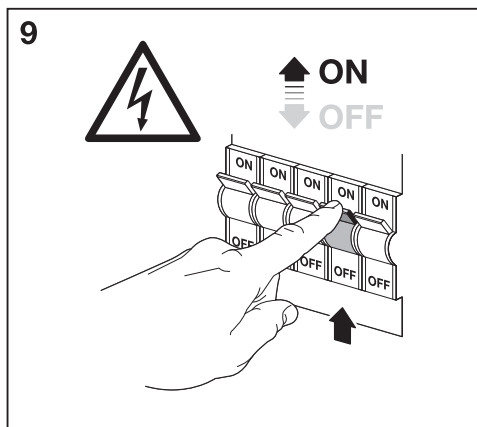

mm

	L	W	H
400X100 16W	400	100	65
600X100 28W	600	100	65
800X100 27W	800	100	65
1200X100 35W TW	1200	100	63
1200X100 35W RGBTW	1200	100	64
600X300 28W	600	300	62
1200X300 40W	1200	300	62

1

ON  
OFF

2

3

4

	EAN	This product contains a light source of energy efficiency class	Contained Light Source
SMART WIFI PLANON FRAMELESS 40X10TW	4058075484634	F	
SMART WIFI PLANON FRAMELESS 60X10TW	4058075484610	E	
SMART WIFI PLANON FRAMELESS 80X10TW	4058075484597	E	
SMART WIFI PLANON FRAMELESS120X10TW	4058075484535	E	
SMARTWIFIPLANON FRAMELES120X10RGBTW	4058075484573	E	
SMART WIFI PLANON FRAMELESS 60X30TW	4058075484412	E	
SMART WIFI PLANON FRAMELESS120X30TW	4058075484498	E	
SMARTWIFIPLANON FRAMELES120X30RGBTW	4058075484511	E	