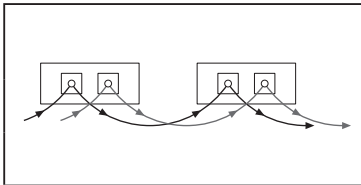

n	B16	C10	C16
DAMPPROOF 1200	27	24	39
DAMPPROOF 1500	26	23	37