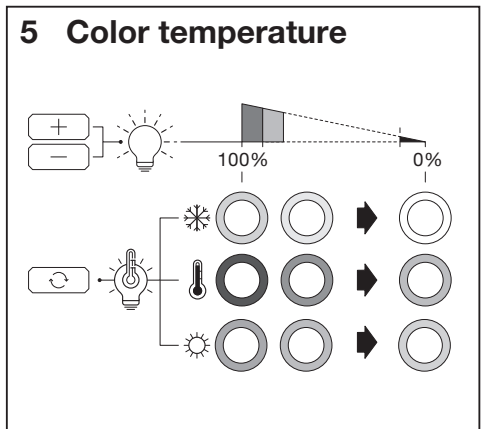

**MOBILE CAMERA
LIGHT RING DESKTOP USB**

	EAN	W	lm Light Source	lm Output	K	🌡️ (°C)	V _{dc}	mA	▽ (°)
MOBILE CAMERA LIGHT RING DESKTOPUSB	4058075666870	5.5	250	70	3000-6500	-20...+40	5	1100	120

7

	EAN	This product contains a light source of energy efficiency class	Contained Light Source
MOBILE CAMERA LIGHT RING DESKTOPUSB	4058075666870	F	