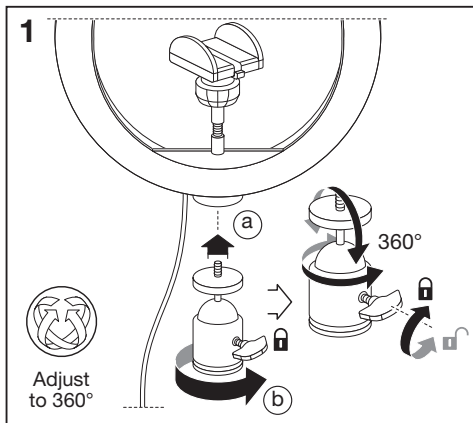

**MOBILE CAMERA
LIGHT RING DESKTOP USB**

	EAN	W	lm Light Source	lm Output	K	🌡️ (°C)	V _{dc}	mA	▽ (°)
MOBILE CAMERA LIGHT RING DESKTOPUSB	4058075666870	5.5	250	70	3000-6500	-20...+40	5	1100	120

7

	EAN	This product contains a light source of energy efficiency class	Contained Light Source
MOBILE CAMERA LIGHT RING DESKTOPUSB	4058075666870	F	