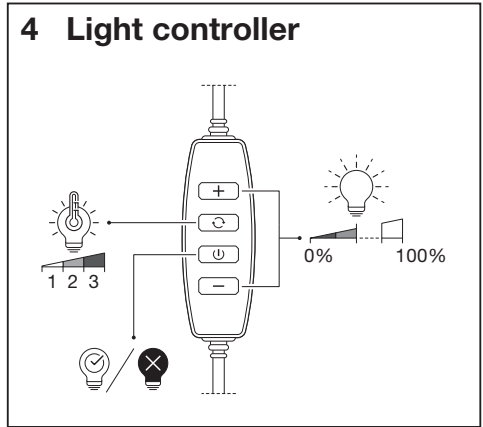

**MOBILE CAMERA
LIGHT RING DESKTOP USB**

	EAN	W	lm Light Source	lm Output	K	🌡️ (°C)	V _{dc}	mA	▽ (°)
MOBILE CAMERA LIGHT RING DESKTOPUSB	4058075666870	5.5	250	70	3000-6500	-20...+40	5	1100	120

7

	EAN	This product contains a light source of energy efficiency class	Contained Light Source
MOBILE CAMERA LIGHT RING DESKTOPUSB	4058075666870	F	