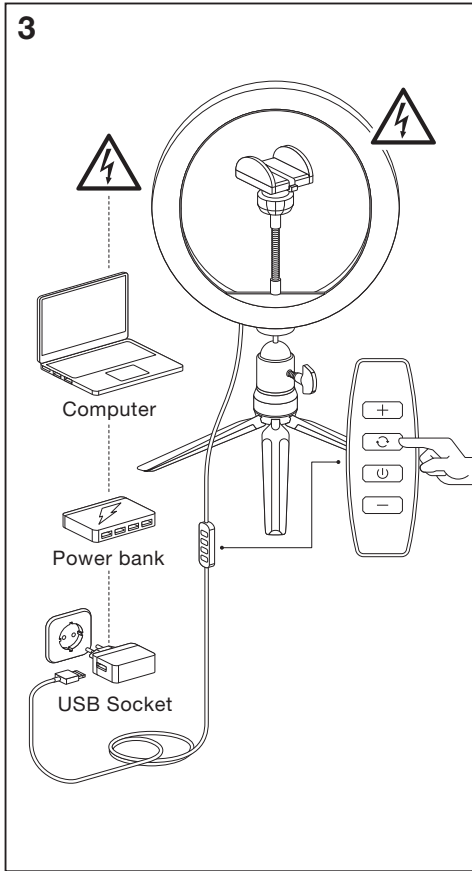

**MOBILE CAMERA
LIGHT RING DESKTOP USB**

	EAN	W	lm Light Source	lm Output	K	🌡️ (°C)	V _{dc}	mA	▽ (°)
MOBILE CAMERA LIGHT RING DESKTOPUSB	4058075666870	5.5	250	70	3000-6500	-20...+40	5	1100	120

7

	EAN	This product contains a light source of energy efficiency class	Contained Light Source
MOBILE CAMERA LIGHT RING DESKTOPUSB	4058075666870	F	