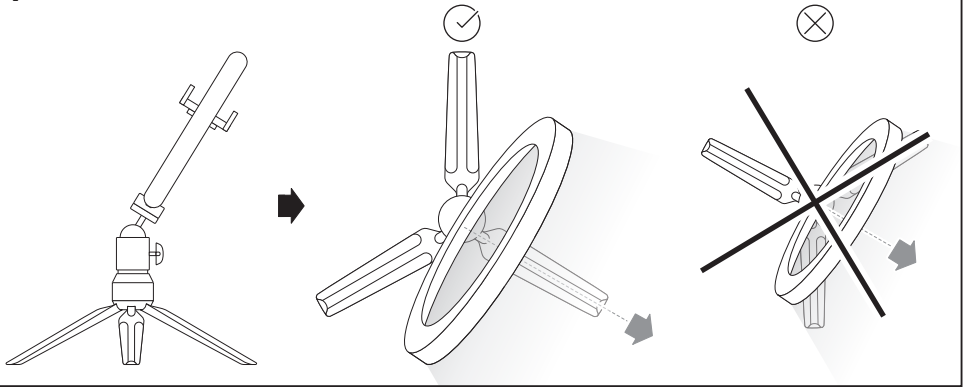

**MOBILE CAMERA
LIGHT RING DESKTOP USB**

	EAN	W	lm Light Source	lm Output	K	🌡️ (°C)	V _{dc}	mA	▽ (°)
MOBILE CAMERA LIGHT RING DESKTOPUSB	4058075666870	5.5	250	70	3000-6500	-20...+40	5	1100	120

7

	EAN	This product contains a light source of energy efficiency class	Contained Light Source
MOBILE CAMERA LIGHT RING DESKTOPUSB	4058075666870	F	