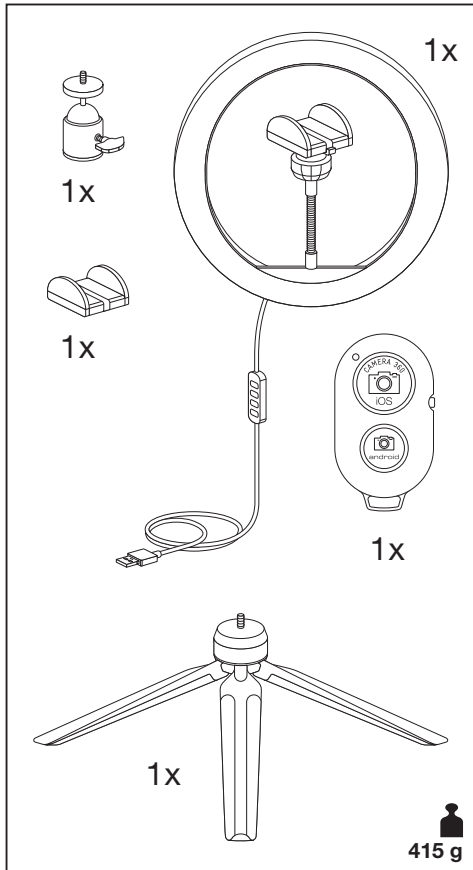

**MOBILE CAMERA
LIGHT RING DESKTOP USB**

	EAN	W	lm Light Source	lm Output	K	🌡️ (°C)	V _{dc}	mA	▽ (°)
MOBILE CAMERA LIGHT RING DESKTOPUSB	4058075666870	5.5	250	70	3000-6500	-20...+40	5	1100	120

7

	EAN	This product contains a light source of energy efficiency class	Contained Light Source
MOBILE CAMERA LIGHT RING DESKTOPUSB	4058075666870	F	