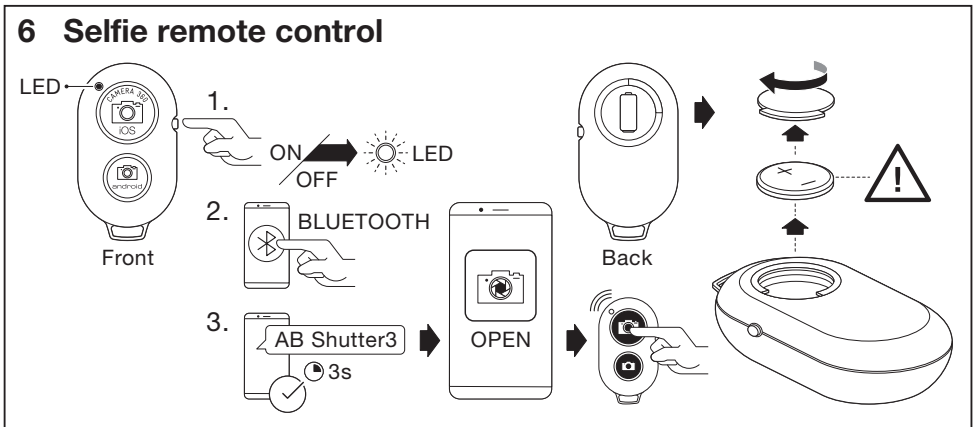

**MOBILE CAMERA
LIGHT RING DESKTOP USB**

	EAN	W	lm Light Source	lm Output	K	🌡️ (°C)	V _{dc}	mA	▽ (°)
MOBILE CAMERA LIGHT RING DESKTOPUSB	4058075666870	5.5	250	70	3000-6500	-20...+40	5	1100	120

7

	EAN	This product contains a light source of energy efficiency class	Contained Light Source
MOBILE CAMERA LIGHT RING DESKTOPUSB	4058075666870	F	