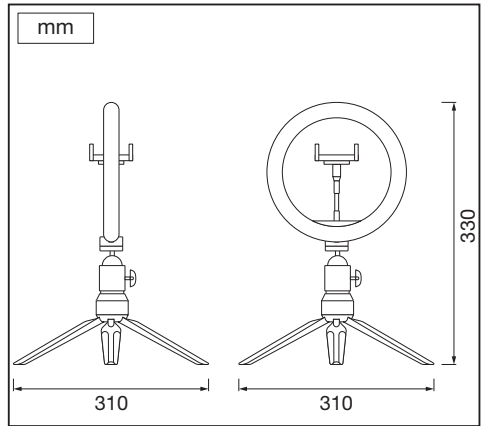

**MOBILE CAMERA
LIGHT RING DESKTOP USB**

	EAN	W	lm Light Source	lm Output	K	🌡️ (°C)	V _{dc}	mA	▽ (°)
MOBILE CAMERA LIGHT RING DESKTOPUSB	4058075666870	5.5	250	70	3000-6500	-20...+40	5	1100	120

7

	EAN	This product contains a light source of energy efficiency class	Contained Light Source
MOBILE CAMERA LIGHT RING DESKTOPUSB	4058075666870	F	