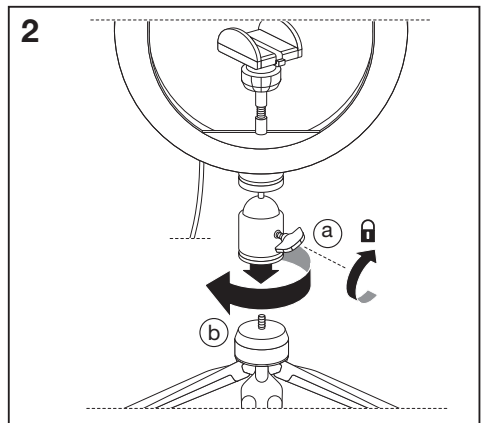

**MOBILE CAMERA
LIGHT RING DESKTOP USB**

	EAN	W	lm Light Source	lm Output	K	🌡️ (°C)	V _{dc}	mA	▽ (°)
MOBILE CAMERA LIGHT RING DESKTOPUSB	4058075666870	5.5	250	70	3000-6500	-20...+40	5	1100	120

7

	EAN	This product contains a light source of energy efficiency class	Contained Light Source
MOBILE CAMERA LIGHT RING DESKTOPUSB	4058075666870	F	