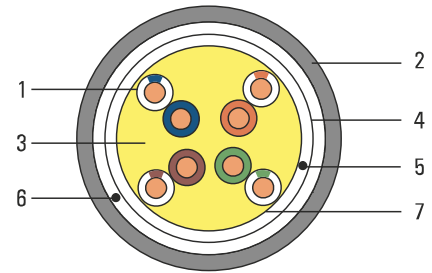

OUTDOOR TWISTED PAIR CABLES – JELLY FILLED

6 F/UTP

1. Conductor
2. Sheath
3. Jelly filled
4. AL/Mylar
5. Drain wire
6. Rip-cord
7. Mylar

- for outdoor use (LDPE coat)
- jelly filled
- high-quality of the workmanship (copper)
- UV- resistant
- tested (measurement performed on the distance of 90 meters with Fluke Networks DSX-5000 measure)
- meets requirements of cat. 6 F/UTP

Cat. No.: SEC6FTPG

SecurityNet F/UTP jelly cable (shielded) cat. 6 is intended for outdoor installation, does not require covers or protecting tubes. FTP twisted cable (shielded) is perfectly suited for installations in computer networks, phone networks, CCTV systems, etc., which may be exposed to electromagnetic disturbance. Using the screen allows to reduce the risk of electromagnetic interference from outside. Cable is resistant to UV radiation. It has an outer coating of PE.

TECHNICAL DATA:

construction:	4x2	operating temperature:	from -30°C to +60°C
conductor core:	0,565 mm	installation temperature:	from -10°C to +70°C
execution core:	copper wire [Cu]	fulfillment:	jelly filled
insulation core:	1,12 mm HDPE	Delay Skew (ns/100 m):	≤ 45
screen:	aluminium foil	bendig radius:	8 x diameter
thickness:	0,6 mm	NVP:	65%
nominal diameter:	7,8 mm LDPE	color:	RAL 9005
characteristic impedance 1-250MHz:	100 Ω	CPR clas:	Fca
max. resistance 1-250MHz:	9,5 (Ω/100 m)		