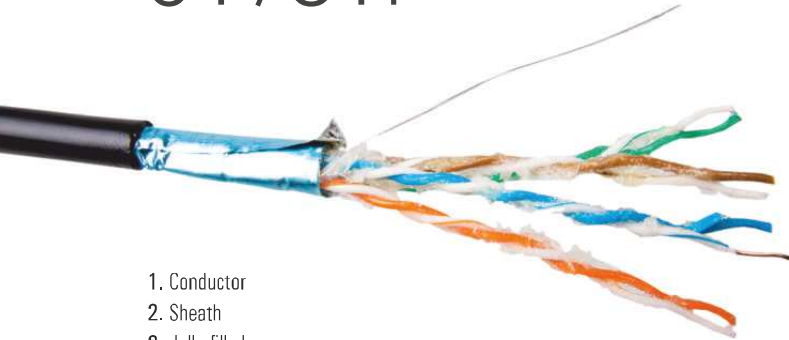

OUTDOOR TWISTED PAIR CABLES – JELLY FILLED

6 F/UTP

1. Conductor
2. Sheath
3. Jelly filled
4. AL/Mylar
5. Drain wire
6. Rip-cord
7. Mylar

- for outdoor use (LDPE coat)
- jelly filled
- high-quality of the workmanship (copper)
- UV- resistant
- tested (measurement performed on the distance of 90 meters with Fluke Networks DSX-5000 measure)
- meets requirements of cat. 6 F/UTP

Cat. No.: SEC6FTPG

SecurityNet F/UTP jelly cable (shielded) cat. 6 is intended for outdoor installation, does not require covers or protecting tubes. FTP twisted cable (shielded) is perfectly suited for installations in computer networks, phone networks, CCTV systems, etc., which may be exposed to electromagnetic disturbance. Using the screen allows to reduce the risk of electromagnetic interference from outside. Cable is resistant to UV radiation. It has an outer coating of PE.

TECHNICAL DATA:

construction:	4x2	operating temperature:	from -30°C to +60°C
conductor core:	0,565 mm	installation temperature:	from -10°C to +70°C
execution core:	copper wire [Cu]	fulfillment:	jelly filled
insulation core:	1,12 mm HDPE	Delay Skew (ns/100 m):	≤ 45
screen:	aluminium foil	bendig radius:	8 x diameter
thickness:	0,6 mm	NVP:	65%
nominal diameter:	7,8 mm LDPE	color:	RAL 9005
characteristic impedance 1-250MHz:	100 Ω	CPR clas:	Fca
max. resistance 1-250MHz:	9,5 (Ω/100 m)		