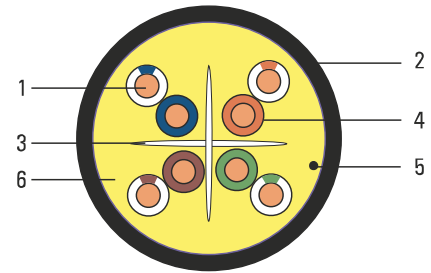

OUTDOOR TWISTED PAIR CABLES – JELLY FILLED

6 U/UTP

1. Conductor
2. Sheath
3. Separator
4. Insulation
5. Rip-cord
6. Jelly filled

Cat. No.: SEC6UTPG

SecurityNet U/UTP jelly twisted cable (unshielded) cat. 6 is intended for outdoor installation, does not require covers or protecting tubes. It is perfectly suited for installations in computer networks, phone networks, CCTV systems, etc., which may not be exposed to electromagnetic disturbance. Cable is resistant to UV radiation. It has an outer coating PE.

TECHNICAL DATA:

construction: 4x2
 conductor core: 0,565 mm
 execution core: copper wire [Cu]
 insulation core: HDPE 1,12 mm
 thickness: 0,6 mm
 nominal diameter: 7,1 mm LDPE
 characteristic impedance 1-250 MHz: 100 Ω
 max. resistance 1-100 MHz: 9,5 (Ω/100 m)

operating temperature: from -30°C to +60°C
 installation temperature: from -10°C to +70°C
 fulfillment: jelly filled
 Delay Skew (ns/100 m): ≤ 45
 bendig radius: 8 x diameter
 pair separator: yes
 NVP: 65 %
 color: RAL 9005
 CPR class: Fca

- for outdoor use (PE coat)
- jelly filled
- high-quality of the workmanship (copper)
- UV- resistant
- tested (measurement performed on the distance of 90 meters with Fluke Networks DSX-5000 measure)
- meets requirements of cat. 6 U/UTP