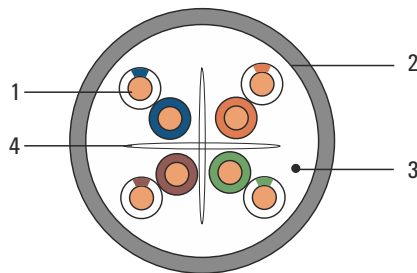

## SEC6UTPD305

Cable cat. 6 U/UTP dry

SecurityNET U/UTP twisted cable (unshielded) cat. 6, dry. Is intended for outdoor instalations, no need to use additional covers. It's perfectly suited for installations in computer networks, phone networks, CCTV systems, etc., which may not be exposed to electromagnetic disturbance. It has an outer coating of PE.

### Product features:

- for outdoor use
- tested (measurement performer on the distance of 90 meters with Fluke Networks DSX-5000 measure)
- meets requirements of cat. 6 U/UTP
- also available in versions 6 F/UTP, 6 U/UTP

1. Conductor
2. Sheath
3. Rip-cord
4. Separator

### Technical data:

- construction: 4x2
- conductor core: 0,57mm
- execution core: copper wire (CU)
- insulation core: HDPE 0,98mm
- thickness: 0,6mm
- shell: LDPE 7,0mm
- characteristic impedance 1-250 MHz: 100  $\Omega$
- max. resistance 1-100 MHz: 9,5 ( $\Omega$ /100m)
- impletion: dry cable
- NVP: 66%
- Delay Skew (ns/100m):  $\leq 45$
- color: RAL 7035
- box: 305m, 500m
- CPR class: Fca