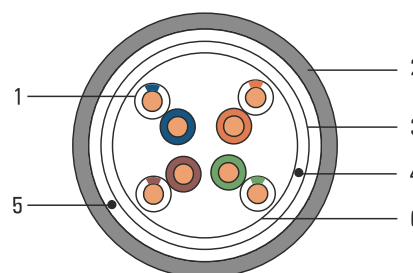

5e F/UTP

1. Conductor
2. Sheath
3. AL/Mylar
4. Drain wire
5. Rip-cord
6. Mylar

Cat. No.: SEC5EFTPD

SecurityNet F/UTP twisted cable (shielded) cat. 5e, dry is intended for outdoor installation, does not require covers or protecting tubes. FTP twisted cable (shielded) is perfectly suited for installations in computer networks, phone networks, CCTV systems, etc., which may be exposed to electromagnetic disturbance. Cable is resistant to UV radiation. It has an outer coating of PE.

- for outdoor use (PE coat)
- dry
- high-quality of the workmanship (copper)
- UV- resistant
- tested (measurement performed on the distance of 90 metres with Fluke Networks DSX-5000 measure)

TECHNICAL DATA:

construction:	4x2	fulfillment:	dry
conductor core:	0,51 mm	Delay Skew (ns/100 m):	≤ 45
execution core:	copper wire [Cu]	operating temperature:	from -30°C to +60°C
insulation core:	HDPE 1,02 mm	installation temperature:	from -10°C to +70°C
thickness:	0,55 mm	bendig radius:	8 x diameter
nominal diameter:	6,3 mm LDPE	NVP:	68%
	(compatible with RoHS)	color:	RAL 9005
characteristic impedance 1-100MHz:	100 Ω	CPR class:	Fca
max. resistance 1-100MHz:	9,5 (Ω/100 m)		