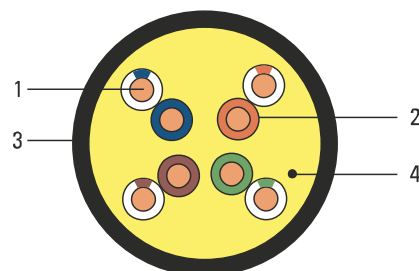

## 5e U/UTP

1. Conductor
2. Insulation
3. Sheath
4. Rip-cord

### Cat. No.: SEC5EUTPG

Security Net U/UTP jelly twisted cable (unshielded) cat 5e is intended for outdoor installation, does not require covers or protecting tubes. It is perfectly suited for installations in computer networks, phone networks, CCTV systems, etc., which may not be exposed to electromagnetic disturbance. Cable is resistant to UV radiation. It has an outer coating of PE.

- for outdoor use (PE coat)
- jelly filled
- high-quality of the workmanship (copper)
- UV- resistant
- tested (measurement performed on the distance of 90 meters with Fluke Networks DSX-5000 measure)
- meets requirements of cat. 5e U/UTP

### TECHNICAL DATA:

construction:	4x2	operating temperature:	from -30°C to +60°C
conductor core:	0,5 mm	installation temperature:	from -10°C to +70°C
execution core:	copper wire [Cu]	fulfillment:	jelly filled
insulation core:	HDPE 1,00 mm	Delay Skew (ns/100 m):	≤ 45
thickness:	0,55 mm	bendig radius:	8 x diameter
nominal diameter:	5,6 mm LDPE	NVP:	65%
	(compatible with RoHS)	color:	RAL 9005
characteristic impedance 1-100MHz:	100 Ω	CPR class:	Fca
max. resistance 1-100MHz:	9,5 (Ω/100m)		