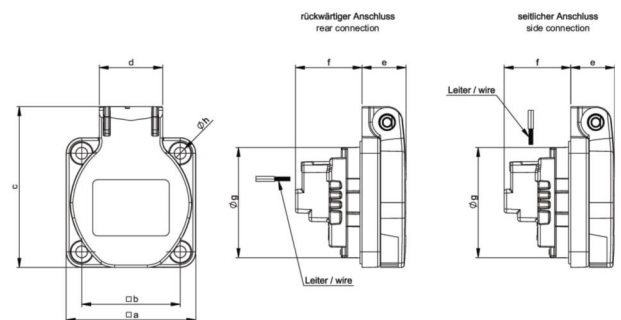

PCE data sheet

article#	105-8bs
article description	Socket outlet with protective contact 75x75 nat IP54 side (blue)
description long	Socket outlet with protective earth contact series S-NOVA housing material: PA6, color: blue flange size: 75x75 mm connection technology: screw terminal, side entry system: Austrian/German earthing system contacts: nickel plated 250V / 16A / 2P+E , protection rating: IP54
GTIN (EAN)	9003399018398
country of origin	AT
customs number	85366990
net weight	0.055 kg
packaging quantity	100
minimum order quantity	100

ETIM 7.0	EC001325
Model	Protective contact (SCHUKO)
Material	Plastic
Material quality	Thermoplastic
Halogen free	True
Flange size	75x75 mm
With hinged lid	True
For heavy conditions (in accordance with VDE)	True
Degree of protection (IP)	IP54
Angle of plug	Straight
Connection system	Schraubklemme
Colour	Blue
RAL-number	5017
Number of poles	3
Nominal current	16 A
Nominal voltage	250 V