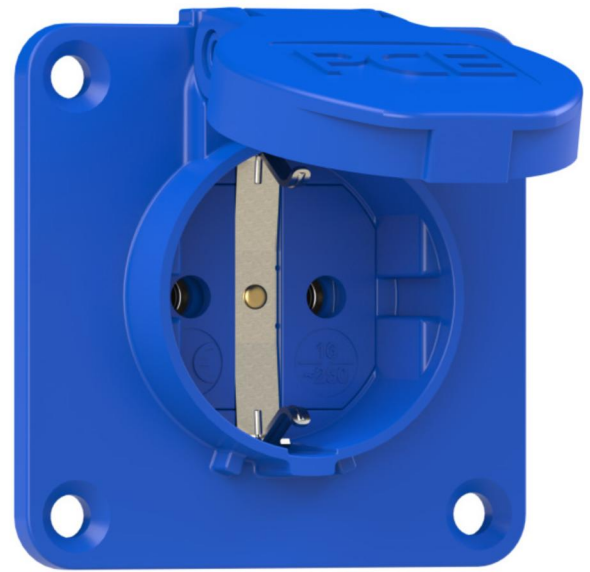

# PCE data sheet

article#	<b>105-7bs</b>
article description	<b>Socket outlet with protective contact 70x70 nat IP54 side (blue)</b>
description long	Socket outlet with protective earth contact series S-NOVA housing material: PA6, color: blue flange size: 70x70 mm connection technology: screw terminal, side entry system: Austrian/German earthing system contacts: nickel plated 250V / 16A / 2P+E , protection rating: IP54
GTIN (EAN)	9003399018336
country of origin	AT
customs number	85366990
net weight	0.051 kg
packaging quantity	100
minimum order quantity	100

ETIM 7.0	EC001325
Model	Protective contact (SCHUKO)
Material	Plastic
Material quality	Thermoplastic
Halogen free	True
Flange size	Other
With hinged lid	True
For heavy conditions (in accordance with VDE)	True
Degree of protection (IP)	IP54
Angle of plug	Straight
Connection system	Schraubklemme
Colour	Blue
RAL-number	5017
Number of poles	3
Nominal current	16 A
Nominal voltage	250 V