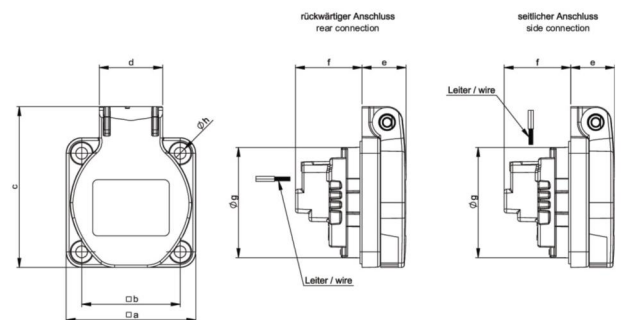

# PCE data sheet

article#	<b>105-7bs</b>
article description	<b>Socket outlet with protective contact 70x70 nat IP54 side (blue)</b>
description long	Socket outlet with protective earth contact series S-NOVA housing material: PA6, color: blue flange size: 70x70 mm connection technology: screw terminal, side entry system: Austrian/German earthing system contacts: nickel plated 250V / 16A / 2P+E , protection rating: IP54
GTIN (EAN)	9003399018336
country of origin	AT
customs number	85366990
net weight	0.051 kg
packaging quantity	100
minimum order quantity	100

ETIM 7.0	EC001325
Model	Protective contact (SCHUKO)
Material	Plastic
Material quality	Thermoplastic
Halogen free	True
Flange size	Other
With hinged lid	True
For heavy conditions (in accordance with VDE)	True
Degree of protection (IP)	IP54
Angle of plug	Straight
Connection system	Schraubklemme
Colour	Blue
RAL-number	5017
Number of poles	3
Nominal current	16 A
Nominal voltage	250 V