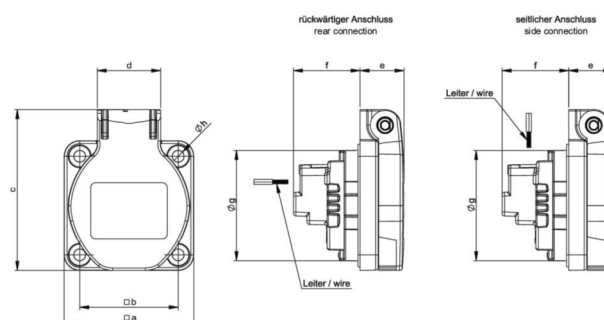

**PCE data sheet**

article#	<b>105-7b</b>
article description	<b>Socket outlet with protective contact 70x70 nat IP54 rear (blue)</b>
description long	Socket outlet with protective earth contact series S-NOVA housing material: PA6, color: blue flange size: 70x70 mm connection technology: screw terminal, rear entry system: Austrian/German earthing system contacts: nickel plated 250V / 16A / 2P+E , protection rating: IP54
GTIN (EAN)	9003399018275
country of origin	AT
customs number	85366990
net weight	0.051 kg
packaging quantity	100
minimum order quantity	100

ETIM 7.0	EC001325
Model	Protective contact (SCHUKO)
Material	Plastic
Material quality	Thermoplastic
Halogen free	True
Flange size	Other
With hinged lid	True
For heavy conditions (in accordance with VDE)	True
Degree of protection (IP)	IP54
Angle of plug	Straight
Connection system	Schraubklemme
Colour	Blue
RAL-number	5017
Number of poles	3
Nominal current	16 A
Nominal voltage	250 V