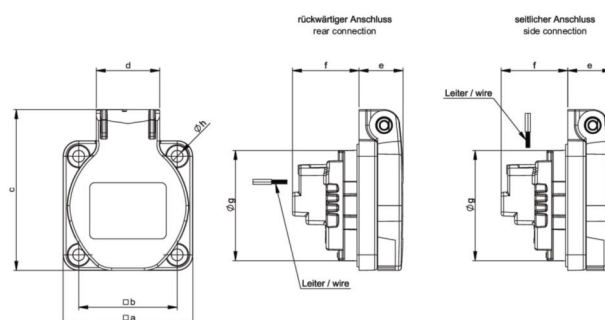

**PCE data sheet**

article#	<b>105-0bs</b>
article description	<b>Socket outlet with protective contact 50x50 nat IP54 side (blue)</b>
description long	Socket outlet with protective earth contact series S-NOVA housing material: PA6, color: blue flange size: 50x50 mm connection technology: screw terminal, side entry system: Austrian/German earthing system contacts: nickel plated 250V / 16A / 2P+E , protection rating: IP54
GTIN (EAN)	9003399018312
country of origin	AT
customs number	85366990
net weight	0.046 kg
packaging quantity	100
minimum order quantity	100

ETIM 7.0	EC001325
Model	Protective contact (SCHUKO)
Material	Plastic
Material quality	Thermoplastic
Halogen free	True
Flange size	50x50 mm
With hinged lid	True
For heavy conditions (in accordance with VDE)	True
Degree of protection (IP)	IP54
Angle of plug	Straight
Connection system	Schraubklemme
Colour	Blue
RAL-number	5017
Number of poles	3
Nominal current	16 A
Nominal voltage	250 V