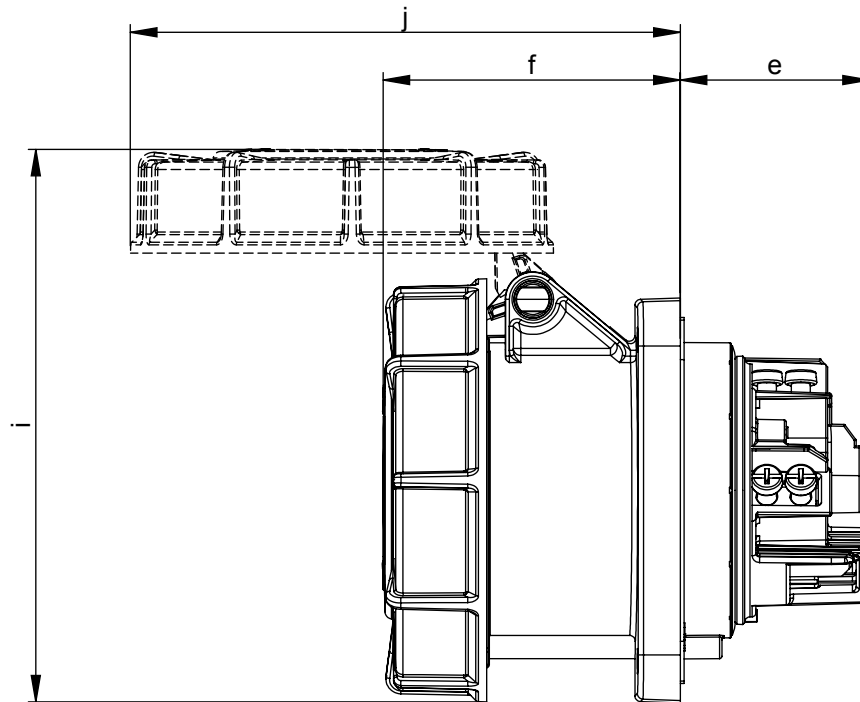

Maßskizze / dimensional drawing

Benennung: Anbausteckdose gerade 63A IP66/67 100x107 POWERTWIST

description: Flanged socket straight 63A IP66/67 100x107 POWERTWIST

Teilenummer / part number: 333-*fc, 334-*fc, 335-*fc

PCE

| Ampere | 63 | | |
|--------|-----|-----|-----|
| Pole | 3 | 4 | 5 |
| a [mm] | 100 | 100 | 100 |
| b [mm] | 107 | 107 | 107 |
| c [mm] | 77 | 77 | 77 |
| d [mm] | 85 | 85 | 85 |
| e [mm] | 50 | 50 | 50 |
| f [mm] | 80 | 80 | 80 |
| g [mm] | 7 | 7 | 7 |
| h [mm] | 85 | 85 | 85 |
| i [mm] | 147 | 147 | 147 |
| j [mm] | 146 | 146 | 146 |