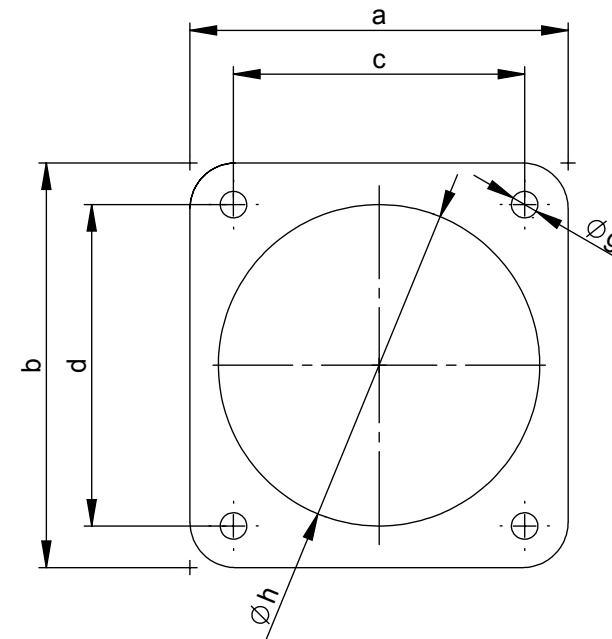

Maßskizze / dimensional drawing

Benennung: Anbausteckdose gerade 63A IP66/67 100x107 POWERTWIST

description: Flanged socket straight 63A IP66/67 100x107 POWERTWIST

Teilenummer / part number: 333-*fc, 334-*fc, 335-*fc

PCE

| Ampere | 63 | | |
|--------|-----|-----|-----|
| Pole | 3 | 4 | 5 |
| a [mm] | 100 | 100 | 100 |
| b [mm] | 107 | 107 | 107 |
| c [mm] | 77 | 77 | 77 |
| d [mm] | 85 | 85 | 85 |
| e [mm] | 50 | 50 | 50 |
| f [mm] | 80 | 80 | 80 |
| g [mm] | 7 | 7 | 7 |
| h [mm] | 85 | 85 | 85 |
| i [mm] | 147 | 147 | 147 |
| j [mm] | 146 | 146 | 146 |