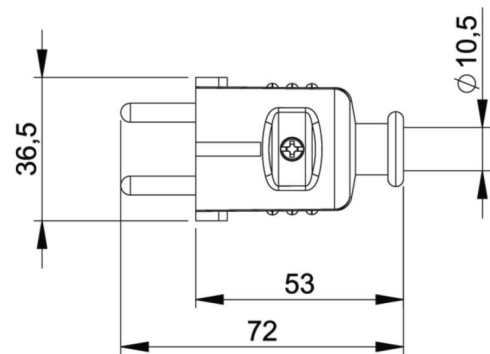

PCE data sheet

article#	08266
article description	safety plug PP 2SL central white IP20
description long	safety plug PP 2SL central white IP20 housing material: polypropylen (PP) cable entry: central housing color: white earthing system: dual earthing system (Austrian/German and Belgian/French) 250V 16A 2P+E protection rating: IP20
GTIN (EAN)	9003399632877
country of origin	DE
customs number	85366990
net weight	0.030 kg
packaging quantity	50

ETIM 7.0	EC000242
Model	Protective contact (SCHUKO)
Material	Plastic
Material quality	Thermoplastic
For heavy conditions (in accordance with VDE)	False
Degree of protection (IP)	IP20
Angle of plug	Straight
Connection system	Screwed terminal
Colour	White
Number of poles	3
Nominal voltage	250 V
Nominal current	16 A
Protective earth pin round	True

K (cable Ø)	10,4 mm
wire flexible	0,75-2,5 mm ²
contact screws	40 Ncm
strain relief	50 Ncm
dismantling length	40-45 mm
stripping length	7 mm

www.manufacturer-safety.info