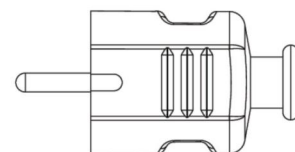

PCE data sheet

article#	08266
article description	safety plug PP 2SL central white IP20
description long	safety plug PP 2SL central white IP20 housing material: polypropylen (PP) cable entry: central housing color: white earthing system: dual earthing system (Austrian/German and Belgian/French) 250V 16A 2P+E protection rating: IP20
GTIN (EAN)	9003399632877
country of origin	DE
customs number	85366990
net weight	0.030 kg
packaging quantity	50

ETIM 7.0	EC000242
Model	Protective contact (SCHUKO)
Material	Plastic
Material quality	Thermoplastic
For heavy conditions (in accordance with VDE)	False
Degree of protection (IP)	IP20
Angle of plug	Straight
Connection system	Screwed terminal
Colour	White
Number of poles	3
Nominal voltage	250 V
Nominal current	16 A
Protective earth pin round	True

K (cable Ø)	10,4 mm
wire flexible	0,75-2,5 mm ²
contact screws	40 Ncm
strain relief	50 Ncm
dismantling length	40-45 mm
stripping length	7 mm

www.manufacturer-safety.info