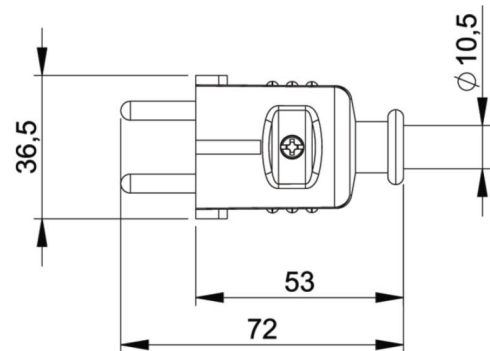

PCE data sheet

article#	02974
article description	safety plug PP nat central black IP20
description long	safety plug PP nat central black IP20 housing material: polypropylen (PP) cable entry: central housing color: black earthing system: Austrian/German standard 250V 16A 2P+E protection rating: IP20
GTIN (EAN)	9003399008993
country of origin	DE
customs number	85366990
net weight	0.035 kg
packaging quantity	50

ETIM 7.0	EC000242
Model	Protective contact (SCHUKO)
Material	Plastic
Material quality	Thermoplastic
For heavy conditions (in accordance with VDE)	False
Degree of protection (IP)	IP20
Angle of plug	Straight
Connection system	Screwed terminal
Colour	Black
Number of poles	3
Nominal voltage	250 V
Nominal current	16 A
Protective earth pin round	False

K (cable Ø)	10,4 mm
wire flexible	0,75-2,5 mm ²
contact screws	40 Ncm
strain relief	50 Ncm
dismantling length	40-45 mm
stripping length	7 mm

www.manufacturer-safety.info