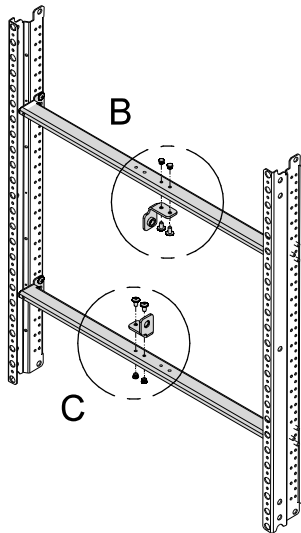

BL-WP

BL-WP 2 001338900			
No.	Type ETI	Name	Pcs.
1	BL-WP-2-C	Support	1
2	BL-EP	Support	1
3	AST 4.8x9.5	Tapping screw	8
4	AW-R 8	Washer M6 DIN126 Zn	1
5	AS-SH 8x12	Screw M8x12 DIN912 Zn	1
6	BP-6	Rubber plug	2

BL-WP 3 001338901			
No.	Type ETI	Name	Pcs.
1	BL-WP-3-C	Support	1
2	BL-EP	Support	2
3	AST 4.8x9.5	Tapping screw	10
4	AW-R 8	Washer M6 DIN126 Zn	2
5	AS-SH 8x12	Screw M8x12 DIN912 Zn	2
6	BP-6	Rubber plug	4

1

Screwdriver PH2
(Wkręтак PH2)

2	AST 4,8x9,5	3,0-3,4 Nm
---	-------------	------------

2

Screwdriver PH2
(Wkręтак PH2)

2	AST 4,8x9,5	3,0-3,4 Nm
---	-------------	------------

3

Hex5
(Klucz imbusowy 6)