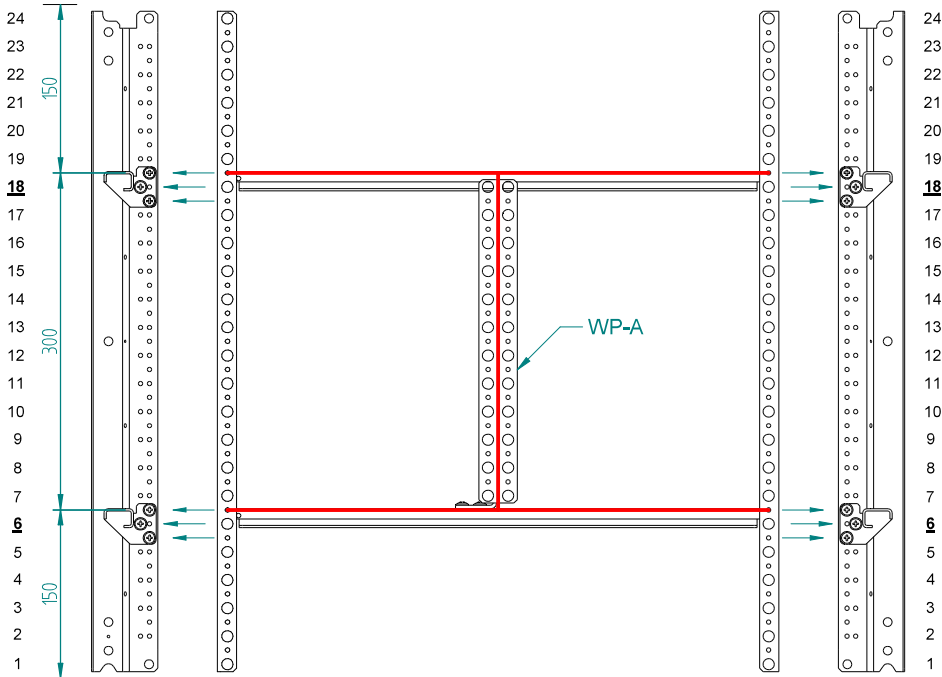

BL-WP

BL-WP 2 001338900			
No.	Type ETI	Name	Pcs.
1	BL-WP-2-C	Support	1
2	BL-EP	Support	1
3	AST 4.8x9.5	Tapping screw	8
4	AW-R 8	Washer M6 DIN126 Zn	1
5	AS-SH 8x12	Screw M8x12 DIN912 Zn	1
6	BP-6	Rubber plug	2

BL-WP 3 001338901			
No.	Type ETI	Name	Pcs.
1	BL-WP-3-C	Support	1
2	BL-EP	Support	2
3	AST 4.8x9.5	Tapping screw	10
4	AW-R 8	Washer M6 DIN126 Zn	2
5	AS-SH 8x12	Screw M8x12 DIN912 Zn	2
6	BP-6	Rubber plug	4

1

Screwdriver PH2
(Wkręтак PH2)

2	AST 4,8x9,5	3,0-3,4 Nm
---	-------------	------------

2

Screwdriver PH2
(Wkręтак PH2)

2	AST 4,8x9,5	3,0-3,4 Nm
---	-------------	------------

3

Hex5
(Klucz imbusowy 6)

4	AS-SH 8x16	- Nm
---	------------	------