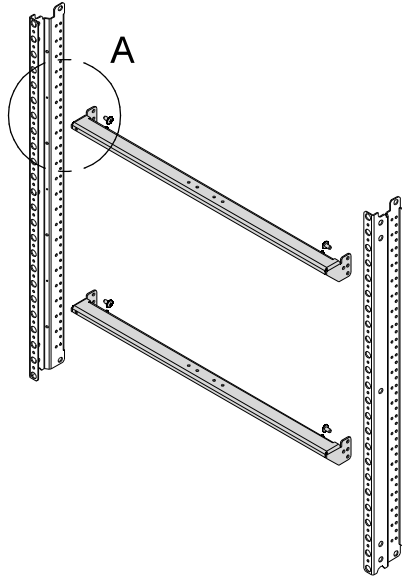

BL-WP

BL-WP 2 001338900			
No.	Type ETI	Name	Pcs.
1	BL-WP-2-C	Support	1
2	BL-EP	Support	1
3	AST 4.8x9.5	Tapping screw	8
4	AW-R 8	Washer M6 DIN126 Zn	1
5	AS-SH 8x12	Screw M8x12 DIN912 Zn	1
6	BP-6	Rubber plug	2

BL-WP 3 001338901			
No.	Type ETI	Name	Pcs.
1	BL-WP-3-C	Support	1
2	BL-EP	Support	2
3	AST 4.8x9.5	Tapping screw	10
4	AW-R 8	Washer M6 DIN126 Zn	2
5	AS-SH 8x12	Screw M8x12 DIN912 Zn	2
6	BP-6	Rubber plug	4

1

Screwdriver PH2
(Wkręтак PH2)

2	AST 4,8x9,5	3,0-3,4 Nm
---	-------------	------------

2

Screwdriver PH2
(Wkręтак PH2)

2	AST 4,8x9,5	3,0-3,4 Nm
---	-------------	------------

3

Hex5
(Klucz imbusowy 6)