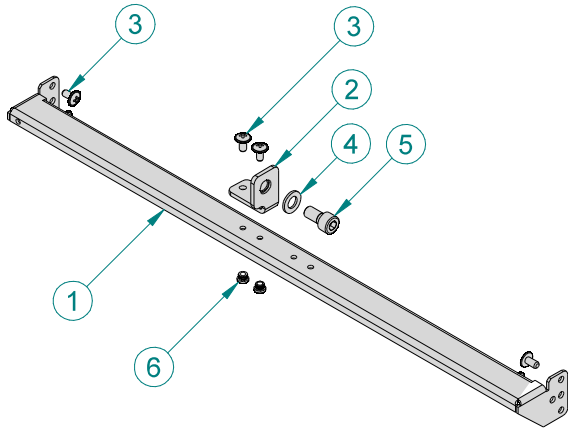

BL-WP

BL-WP 2 001338900			
No.	Type ETI	Name	Pcs.
1	BL-WP-2-C	Support	1
2	BL-EP	Support	1
3	AST 4.8x9.5	Tapping screw	8
4	AW-R 8	Washer M6 DIN126 Zn	1
5	AS-SH 8x12	Screw M8x12 DIN912 Zn	1
6	BP-6	Rubber plug	2

BL-WP 3 001338901			
No.	Type ETI	Name	Pcs.
1	BL-WP-3-C	Support	1
2	BL-EP	Support	2
3	AST 4.8x9.5	Tapping screw	10
4	AW-R 8	Washer M6 DIN126 Zn	2
5	AS-SH 8x12	Screw M8x12 DIN912 Zn	2
6	BP-6	Rubber plug	4

1

Screwdriver PH2
(Wkręтак PH2)

2	AST 4,8x9,5	3,0-3,4 Nm
---	-------------	------------

2

Screwdriver PH2
(Wkręтак PH2)

2	AST 4,8x9,5	3,0-3,4 Nm
---	-------------	------------

3

Hex5
(Klucz imbusowy 6)