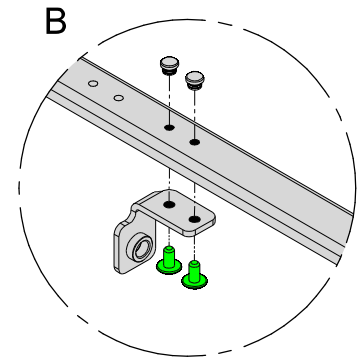

BL-WP

BL-WP 2 001338900			
No.	Type ETI	Name	Pcs.
1	BL-WP-2-C	Support	1
2	BL-EP	Support	1
3	AST 4.8x9.5	Tapping screw	8
4	AW-R 8	Washer M6 DIN126 Zn	1
5	AS-SH 8x12	Screw M8x12 DIN912 Zn	1
6	BP-6	Rubber plug	2

BL-WP 3 001338901			
No.	Type ETI	Name	Pcs.
1	BL-WP-3-C	Support	1
2	BL-EP	Support	2
3	AST 4.8x9.5	Tapping screw	10
4	AW-R 8	Washer M6 DIN126 Zn	2
5	AS-SH 8x12	Screw M8x12 DIN912 Zn	2
6	BP-6	Rubber plug	4

1

Screwdriver PH2
(Wkręтак PH2)

2	AST 4,8x9,5	3,0-3,4 Nm
---	-------------	------------

2

Screwdriver PH2
(Wkręтак PH2)

2	AST 4,8x9,5	3,0-3,4 Nm
---	-------------	------------

3

Hex5
(Klucz imbusowy 6)