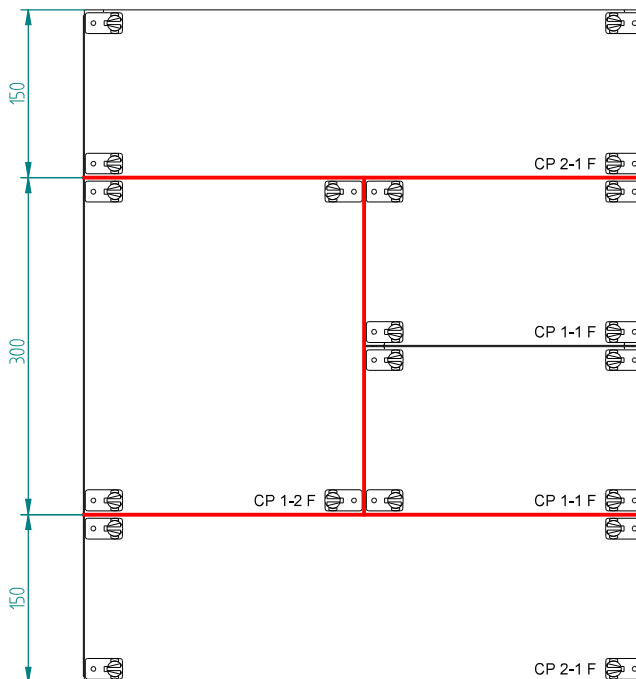

BL-WP

BL-WP 2 001338900			
No.	Type ETI	Name	Pcs.
1	BL-WP-2-C	Support	1
2	BL-EP	Support	1
3	AST 4.8x9.5	Tapping screw	8
4	AW-R 8	Washer M6 DIN126 Zn	1
5	AS-SH 8x12	Screw M8x12 DIN912 Zn	1
6	BP-6	Rubber plug	2

BL-WP 3 001338901			
No.	Type ETI	Name	Pcs.
1	BL-WP-3-C	Support	1
2	BL-EP	Support	2
3	AST 4.8x9.5	Tapping screw	10
4	AW-R 8	Washer M6 DIN126 Zn	2
5	AS-SH 8x12	Screw M8x12 DIN912 Zn	2
6	BP-6	Rubber plug	4

1

Screwdriver PH2
(Wkręтак PH2)

2	AST 4,8x9,5	3,0-3,4 Nm
---	-------------	------------

2

Screwdriver PH2
(Wkręтак PH2)

2	AST 4,8x9,5	3,0-3,4 Nm
---	-------------	------------

3

Hex5
(Klucz imbusowy 6)

4	AS-SH 8x16	- Nm
---	------------	------