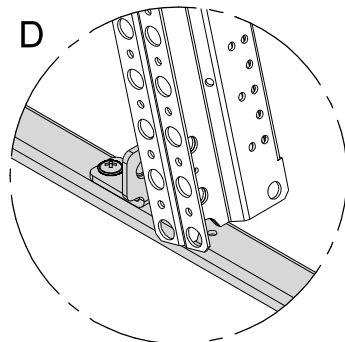

BL-WP 3 001338901			
No.	Type ETI	Name	Pcs.
1	BL-WP-3-C	Support	1
2	BL-EP	Support	2
3	AST 4.8x9.5	Tapping screw	10
4	AW-R 8	Washer M6 DIN126 Zn	2
5	AS-SH 8x12	Screw M8x12 DIN912 Zn	2
6	BP-6	Rubber plug	4

1

Screwdriver PH2
(Wkręтак PH2)

2	AST 4,8x9,5	3,0-3,4 Nm
---	-------------	------------

2

Screwdriver PH2
(Wkręтак PH2)

2	AST 4,8x9,5	3,0-3,4 Nm
---	-------------	------------

3

Hex5
(Klucz imbusowy 6)