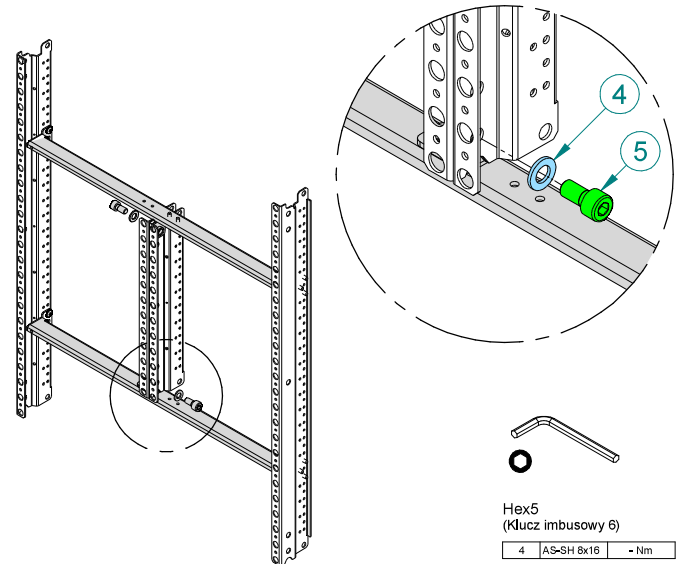

BL-WP 3 001338901			
No.	Type ETI	Name	Pcs.
1	BL-WP-3-C	Support	1
2	BL-EP	Support	2
3	AST 4.8x9.5	Tapping screw	10
4	AW-R 8	Washer M6 DIN126 Zn	2
5	AS-SH 8x12	Screw M8x12 DIN912 Zn	2
6	BP-6	Rubber plug	4

1

Screwdriver PH2
(Wkręтак PH2)

2	AST 4,8x9,5	3,0-3,4 Nm
---	-------------	------------

2

Screwdriver PH2
(Wkręтак PH2)

2	AST 4,8x9,5	3,0-3,4 Nm
---	-------------	------------

3

Hex5
(Klucz imbusowy 6)