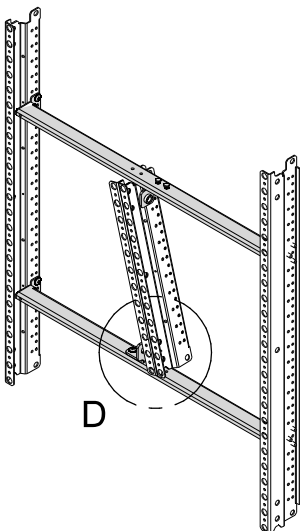

BL-WP 3 001338901			
No.	Type ETI	Name	Pcs.
1	BL-WP-3-C	Support	1
2	BL-EP	Support	2
3	AST 4.8x9.5	Tapping screw	10
4	AW-R 8	Washer M6 DIN126 Zn	2
5	AS-SH 8x12	Screw M8x12 DIN912 Zn	2
6	BP-6	Rubber plug	4

1

Screwdriver PH2
(Wkręтак PH2)

2	AST 4,8x9,5	3,0-3,4 Nm
---	-------------	------------

2

Screwdriver PH2
(Wkręтак PH2)

2	AST 4,8x9,5	3,0-3,4 Nm
---	-------------	------------

3

Hex5
(Klucz imbusowy 6)

4	AS-SH 8x16	- Nm
---	------------	------