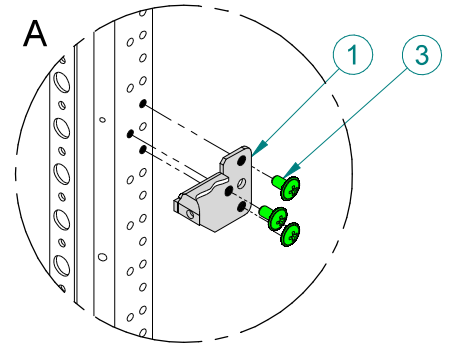

BL-WP

BL-WP 2 001338900			
No.	Type ETI	Name	Pcs.
1	BL-WP-2-C	Support	1
2	BL-EP	Support	1
3	AST 4.8x9.5	Tapping screw	8
4	AW-R 8	Washer M6 DIN126 Zn	1
5	AS-SH 8x12	Screw M8x12 DIN912 Zn	1
6	BP-6	Rubber plug	2

BL-WP 3 001338901			
No.	Type ETI	Name	Pcs.
1	BL-WP-3-C	Support	1
2	BL-EP	Support	2
3	AST 4.8x9.5	Tapping screw	10
4	AW-R 8	Washer M6 DIN126 Zn	2
5	AS-SH 8x12	Screw M8x12 DIN912 Zn	2
6	BP-6	Rubber plug	4

1

Screwdriver PH2
(Wkręтак PH2)

2	AST 4,8x9,5	3,0-3,4 Nm
---	-------------	------------

2

Screwdriver PH2
(Wkręтак PH2)

2	AST 4,8x9,5	3,0-3,4 Nm
---	-------------	------------

3

Hex5
(Klucz imbusowy 6)