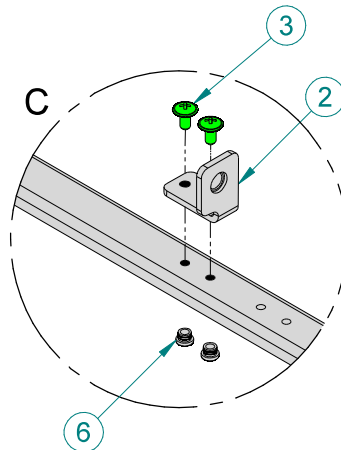

BL-WP

BL-WP 2 001338900			
No.	Type ETI	Name	Pcs.
1	BL-WP-2-C	Support	1
2	BL-EP	Support	1
3	AST 4.8x9.5	Tapping screw	8
4	AW-R 8	Washer M6 DIN126 Zn	1
5	AS-SH 8x12	Screw M8x12 DIN912 Zn	1
6	BP-6	Rubber plug	2

BL-WP 3 001338901			
No.	Type ETI	Name	Pcs.
1	BL-WP-3-C	Support	1
2	BL-EP	Support	2
3	AST 4.8x9.5	Tapping screw	10
4	AW-R 8	Washer M6 DIN126 Zn	2
5	AS-SH 8x12	Screw M8x12 DIN912 Zn	2
6	BP-6	Rubber plug	4

1

Screwdriver PH2
(Wkręтак PH2)

2	AST 4,8x9,5	3,0-3,4 Nm
---	-------------	------------

2

Screwdriver PH2
(Wkręтак PH2)

2	AST 4,8x9,5	3,0-3,4 Nm
---	-------------	------------

3

Hex5
(Klucz imbusowy 6)