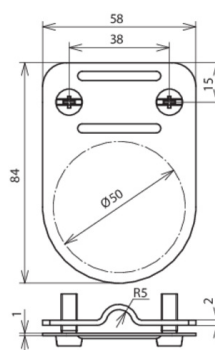

TS 7.10 FL30 PP V2A (480 113)

Figure without obligation

Type	TS 7.10 FL30 PP V2A
Part No.	480 113
Material	StSt
Clamping range Rd / FI	7-10 / 30 mm
Screw	☒ M6 x 16 mm
Material of screw	StSt
Material of cleat	StSt
Dimensions	84 x 58 x 1 mm
Weight	61 g
Customs tariff number (Comb. Nomenclature EU)	83100000
GTIN	4013364112681
PU	50 pc(s)

We reserve the right to introduce changes in performance, configuration and technology, dimensions, weights and materials in the course of technical progress. The figures are shown without obligation.