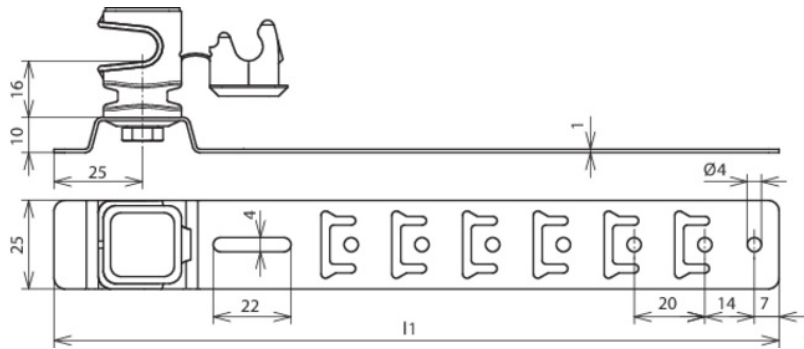

## DLH US 8 H36 L475 BR GALCU (204 197)

Figure without obligation

Type	DLH US 8 H36 L475 BR GALCU
Part No.	204 197
Material of roof conductor holder	Cu
Length of brace (l1)	475 mm
Height of conductor holder	36 mm
Material of conductor holder	plastic
Colour of conductor holder	brown •
Conductor support Rd	8 mm
Type of conductor holder	DEHNsnap
Conductor routing	loose
Brace type	with preformed bending points
Fixing possibilities	hook locking, angling, nailing
Type of roofing	pantiled roofs
Female thread	M6
Weight	112 g
Customs tariff number (Comb. Nomenclature EU)	85389099
GTIN	4013364042605
PU	1 pc(s)