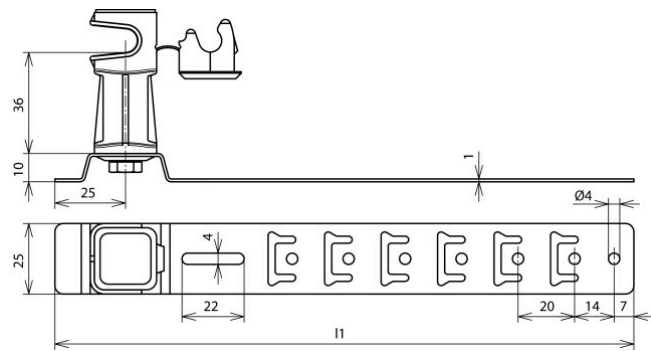

DLH US 8 H36 L205 BR GALCU (204 177)

Figure without obligation

Type	DLH US 8 H36 L205 BR GALCU
Part No.	204 177
Material of roof conductor holder	Cu
Length of brace (I1)	205 mm
Height of conductor holder	36 mm
Material of conductor holder	plastic
Colour of conductor holder	brown •
Conductor support Rd	8 mm
Type of conductor holder	DEHNsnap
Conductor routing	loose
Brace type	with preformed bending points
Fixing possibilities	hook locking, angling, nailing
Type of roofing	pantiled roofs
Female thread	M6
Weight	70 g
Customs tariff number (Comb. Nomenclature EU)	85389099
GTIN	4013364042568
PU	50 pc(s)

We reserve the right to introduce changes in performance, configuration and technology, dimensions, weights and materials in the course of technical progress. The figures are shown without obligation.