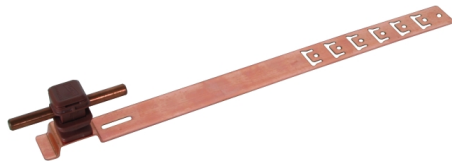

DLH US 8 H16 L335 BR GALCU (204 157)

Figure without obligation

Type	DLH US 8 H16 L335 BR GALCU
Part No.	204 157
Material of roof conductor holder	Cu
Length of brace (l1)	335 mm
Height of conductor holder	16 mm
Material of conductor holder	plastic
Colour of conductor holder	brown •
Conductor support Rd	8 mm
Type of conductor holder	DEHNSnap
Conductor routing	loose
Brace type	with preformed bending points
Fixing possibilities	hook locking, angling, nailing
Type of roofing	pantiled roofs
Female thread	M6
Weight	83 g
Customs tariff number (Comb. Nomenclature EU)	85389099
GTIN	4013364042520
PU	50 pc(s)