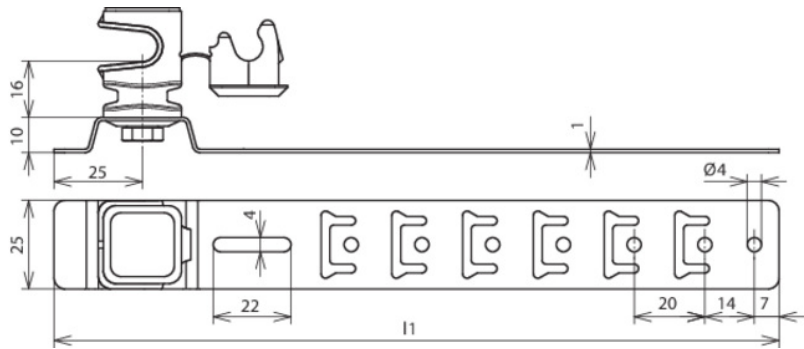

DLH US 8 H16 L335 BR GALCU (204 157)

Figure without obligation

Type	DLH US 8 H16 L335 BR GALCU
Part No.	204 157
Material of roof conductor holder	Cu
Length of brace (l1)	335 mm
Height of conductor holder	16 mm
Material of conductor holder	plastic
Colour of conductor holder	brown •
Conductor support Rd	8 mm
Type of conductor holder	DEHNSnap
Conductor routing	loose
Brace type	with preformed bending points
Fixing possibilities	hook locking, angling, nailing
Type of roofing	pantiled roofs
Female thread	M6
Weight	83 g
Customs tariff number (Comb. Nomenclature EU)	85389099
GTIN	4013364042520
PU	50 pc(s)