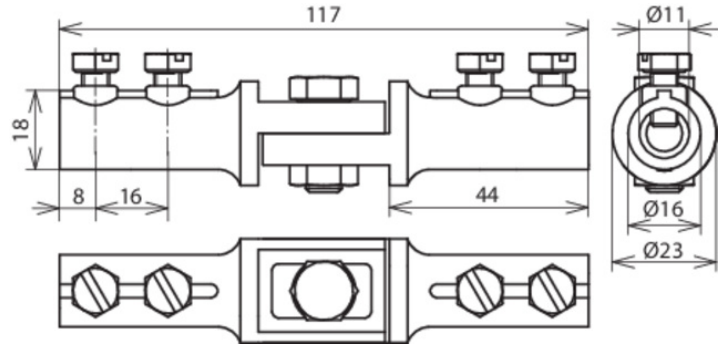

OENTK 7.10 7.10 ZG (460 213)

Figure without obligation

Arrangement:

Type	OENTK 7.10 7.10 ZG
Part No.	460 213
Material	ZDC
Clamping range Rd / Rd	7-10 / 7-10 mm
Screw	M6 x 12 / M8 x 25 mm
Material of screw / nut	StSt
Lightning current carrying capability (10/350 µs)	/ ^{*)}
Standard	EN 62561-1
Weight	166 g
Customs tariff number (Comb. Nomenclature EU)	85359000
GTIN	4013364034358
PU	50 pc(s)