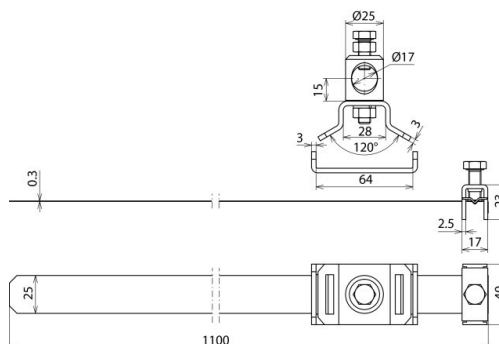

## BRS 50.300 BB16 8 V2A (540 105)

Figure without obligation

Type	BRS 50.300 BB16 8 V2A
Part No.	540 105
Material of head / strap	StSt
Clamping range of square hollow profile	40 x 60 to 70 x 70 mm
Clamping range of pipe	50-300 mm
Connection Rd	16 mm
Dimensions of tensioning strap	1100 x 25 x 0.3 mm
Material of connecting bolt	StSt
Screw	⚙ M8 x 20 mm
Material of screw	StSt
Lightning current carrying capability (10/350 µs)	50 kA *)
Standard	EN 62561-1
Dimensions of strap	25 x 0.3 mm
Weight	359 g
Customs tariff number (Comb. Nomenclature EU)	85359000
GTIN	4013364115880
PU	1 pc(s)

\*) For exact assignment, see test certificate.

We reserve the right to introduce changes in performance, configuration and technology, dimensions, weights and materials in the course of technical progress. The figures are shown without obligation.