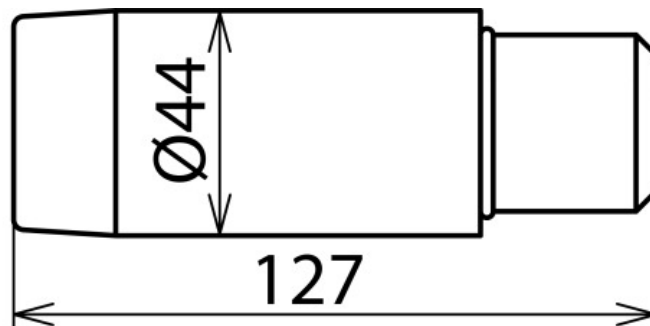

EFS L 127 (767 576)

- For use in wet weather conditions

Figure without obligation

Figure without obligation

Type	EFS L 127
Part No.	767 576
Category	L
Total length (l _G)	127 mm
Material	Plastic
Colour	Black •
For use at	▲
Weight	214 g
Customs tariff number (Comb. Nomenclature EU)	90309000
GTIN	4013364124998
PU	1 pc(s)