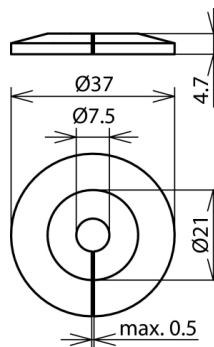

MS 37 4.7 B7.5 K BR (276 057)

Figure without obligation

Prevents rain water from running down the round wire and soiling of the facade.

Type	MS 37 4.7 B7.5 K BR
Part No.	276 057
Material	plastic
Conductor Rd	8 mm
Colour	brown
Diameter Ø	37 mm
Hole	7.5 mm
Weight	2 g
Customs tariff number (Comb. Nomenclature EU)	39269097
GTIN	4013364104990
PU	1 pc(s)