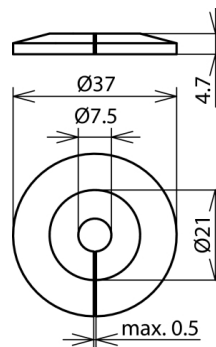

MS 37 4.7 B7.5 K GR (276 056)

Figure without obligation

Prevents rain water from running down the round wire and soiling of the facade.

Type	MS 37 4.7 B7.5 K GR
Part No.	276 056
Material	plastic
Conductor Rd	8 mm
Colour	grey
Diameter Ø	37 mm
Hole	7.5 mm
Weight	2 g
Customs tariff number (Comb. Nomenclature EU)	39269097
GTIN	4013364104983
PU	100 pc(s)