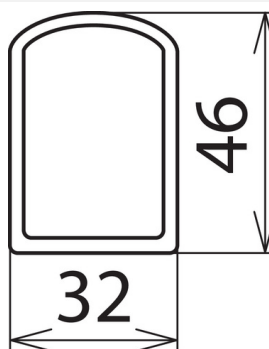

**AB 32 46 RW K L... (700 099)**

Figure without obligation

Figure without obligation

Robust design, suitable for indoor and outdoor installations.

Type	AB 32 46 RW K L...
Part No.	700 099
Material	Glass-fibre reinforced polyester
Dimensions (W x H)	32 x 46 mm
Length	Any up to 6000 mm <sup>1)</sup>
Material thickness	6 mm
Colour	Red ● / white ○
Weight	1,28 g/mm
Customs tariff number (Comb. Nomenclature EU)	39169010
GTIN	4013364157415
PU	500 mm

<sup>1)</sup>Length to be specified when ordering!

Note: Can only be supplied in 500 mm increments.

We reserve the right to introduce changes in performance, configuration and technology, dimensions, weights and materials in the course of technical progress. The figures are shown without obligation.